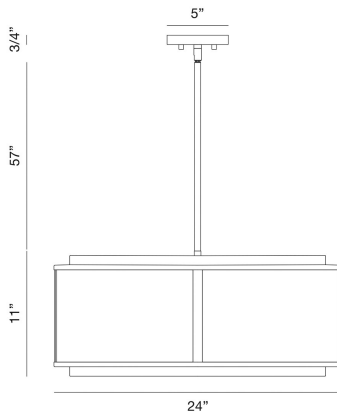

TAMBOURO, 6 LIGHT PENDANT

PRODUCT DETAILS

No.	:	38276-019
Product Color	:	MATTE BLACK/SATIN NICKEL
Product Material	:	METAL
Shade / Accent Colour	:	GLASS
Shade / Accent Material	:	GLASS
Diameter	:	24"
Height	:	11"
Weight	:	23LBS

LIGHT SOURCE DETAILS

Number of Bulbs	:	6
Light Source	:	BULB
Light Source Type	:	B10
Input Voltage	:	120V
Bulb Voltage	:	120V
Socket Type	:	E12
Wattage	:	6 X 60W
Total Wattage	:	360W
Bulb Included	:	NO
Dimmable	:	YES

OPTIONS AVAILABLE

ITEM NO.	FINISH	SHADE
38276-019	MATTE BLACK/SATIN NICKEL	CLEAR GLASS

TECHNICAL DETAILS

Hanging Support Type	:	ROD
Hanging Support Length	:	57"
Rods Included	:	3"+6"+12"+18"+18"
Canopy / Backplate Height	:	0.75"
Canopy / Backplate Width	:	5"
Location	:	DRY
Approval	:	<input type="checkbox"/>