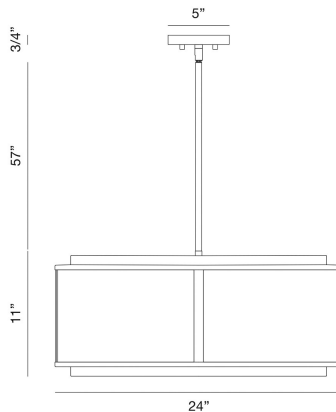

### PRODUCT DETAILS

No.	:	38276-019
Product Color	:	MATTE BLACK/SATIN NICKEL
Product Material	:	METAL
Shade / Accent Colour	:	GLASS
Shade / Accent Material	:	GLASS
Diameter	:	24"
Height	:	11"
Weight	:	23LBS

### LIGHT SOURCE DETAILS

Number of Bulbs	:	6
Light Source	:	BULB
Light Source Type	:	B10
Input Voltage	:	120V
Bulb Voltage	:	120V
Socket Type	:	E12
Wattage	:	6 X 60W
Total Wattage	:	360W
Bulb Included	:	NO
Dimmable	:	YES

### TECHNICAL DETAILS

Hanging Support Type	:	ROD
Hanging Support Length	:	57"
Rods Included	:	3"+6"+12"+18"+18"
Canopy / Backplate Height	:	0.75"
Canopy / Backplate Width	:	5"
Location	:	DRY
Approval	:	