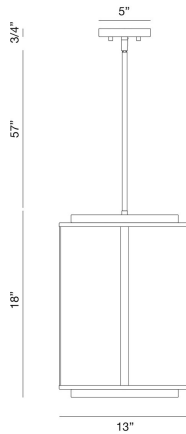

### PRODUCT DETAILS

No.	:	38275-012
Product Color	:	MATTE BLACK WITH SATIN NICKEL
Product Material	:	METAL
Shade / Accent Colour	:	BLACK
Shade / Accent Material	:	GLASS
Diameter	:	13"
Height	:	18"
Weight	:	18LBS

### LIGHT SOURCE DETAILS

Number of Bulbs	:	4
Light Source	:	BULB
Light Source Type	:	B10
Input Voltage	:	120V
Bulb Voltage	:	120V
Socket Type	:	E12
Wattage	:	4 X 60W
Total Wattage	:	240W
Bulb Included	:	NO
Dimmable	:	YES

### TECHNICAL DETAILS

Hanging Support Type	:	ROD
Hanging Support Length	:	57"
Rods Included	:	3"+6"+12"+18"+18"
Canopy / Backplate Height	:	5"
Canopy / Backplate Dia.	:	0.75"
Location	:	DRY
Approval	:	<input type="checkbox"/>