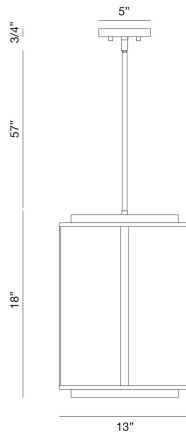

TAMBOURO, 4 LIGHT LANTERN

PRODUCT DETAILS

No.	:	38275-012
Product Color	:	MATTE BLACK WITH SATIN NICKEL
Product Material	:	METAL
Shade / Accent Colour	:	BLACK
Shade / Accent Material	:	GLASS
Diameter	:	13"
Height	:	18"
Weight	:	18LBS

LIGHT SOURCE DETAILS

Number of Bulbs	:	4
Light Source	:	BULB
Light Source Type	:	B10
Input Voltage	:	120V
Bulb Voltage	:	120V
Socket Type	:	E12
Wattage	:	4 X 60W
Total Wattage	:	240W
Bulb Included	:	NO
Dimmable	:	YES

OPTIONS AVAILABLE

ITEM NO.	FINISH	SHADE
38275-012	MATTE BLACK WITH SATIN NICKEL	CLEAR GLASS

TECHNICAL DETAILS

Hanging Support Type	:	ROD
Hanging Support Length	:	57"
Rods Included	:	3"+6"+12"+18"+18"
Canopy / Backplate Height	:	5"
Canopy / Backplate Dia.	:	0.75"
Location	:	DRY
Approval	:	