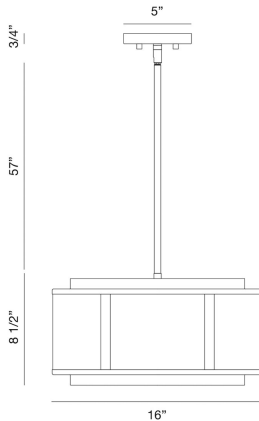

TAMBOURO, 3 LIGHT CONVERTIBLE PENDANT

PRODUCT DETAILS

No.	:	38274-015
Product Color	:	MATTE BLACK WITH SATIN NICKEL
Product Material	:	METAL
Shade / Accent Colour	:	GLASS
Shade / Accent Material	:	GLASS
Diameter	:	16"
Height	:	8.5"
Weight	:	14LBS

LIGHT SOURCE DETAILS

Number of Bulbs	:	3
Light Source	:	BULB
Light Source Type	:	B10
Input Voltage	:	120V
Bulb Voltage	:	120V
Socket Type	:	E12
Wattage	:	3 X 60W
Total Wattage	:	180W
Bulb Included	:	NO
Dimmable	:	YES

OPTIONS AVAILABLE

ITEM NO.	FINISH	SHADE
38274-015	MATTE BLACK WITH SATIN NICKEL	CLEAR GLASS

TECHNICAL DETAILS

Hanging Support Type	:	ROD
Hanging Support Length	:	57"
Rods Included	:	3"+6"+12"+18"+18"
Canopy / Backplate Height	:	5"
Canopy / Backplate Dia.	:	0.75"
Location	:	DRY
Approval	:	