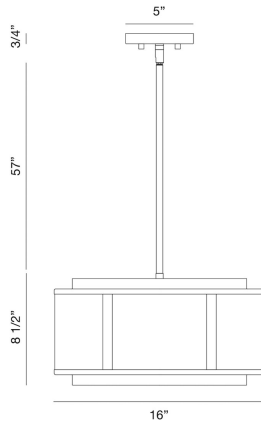

### PRODUCT DETAILS

No.	:	38274-015
Product Color	:	MATTE BLACK WITH SATIN NICKEL
Product Material	:	METAL
Shade / Accent Colour	:	GLASS
Shade / Accent Material	:	GLASS
Diameter	:	16"
Height	:	8.5"
Weight	:	14LBS

### LIGHT SOURCE DETAILS

Number of Bulbs	:	3
Light Source	:	BULB
Light Source Type	:	B10
Input Voltage	:	120V
Bulb Voltage	:	120V
Socket Type	:	E12
Wattage	:	3 X 60W
Total Wattage	:	180W
Bulb Included	:	NO
Dimmable	:	YES

### TECHNICAL DETAILS

Hanging Support Type	:	ROD
Hanging Support Length	:	57"
Rods Included	:	3"+6"+12"+18"+18"
Canopy / Backplate Height	:	5"
Canopy / Backplate Dia.	:	0.75"
Location	:	DRY
Approval	:	<input type="checkbox"/>