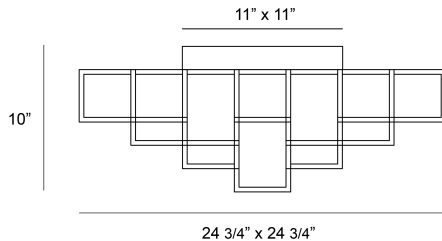

FERRO, 13-LIGHT 25IN INTEGRATED LED FLUSH MOUNT

PRODUCT DETAILS

No.	:	38261-026
Product Color	:	MATTE BLACK
Product Material	:	METAL
Shade / Accent Colour	:	WHITE
Shade / Accent Material	:	ACRYLIC
Length	:	24.75"
Width	:	24.75"
Height	:	10"
Weight	:	19.6LBS

LIGHT SOURCE DETAILS

Number of Bulbs	:	13
Light Source	:	LED
Light Source Type	:	INTEGRATED LED
Input Voltage	:	120V
Bulb Voltage	:	24V
Socket Type	:	INTEGRATED
Wattage	:	13 X 51W
Total Wattage	:	51W
Delivered Lumens	:	890LM
Kelvin	:	3000K
CRI	:	90
Bulb Included	:	YES
Dimmable	:	YES

OPTIONS AVAILABLE

ITEM NO.	FINISH	SHADE
38261-015	MATTE GOLD	
38261-026	MATTE BLACK	

TECHNICAL DETAILS

Hanging Support Type	:	J-BOX
Canopy / Backplate Length	:	11"
Canopy / Backplate Height	:	1.5"
Canopy / Backplate Width	:	11"
IP Rating	:	IP22
Location	:	DRY
Approval	:	
Beam Angle	:	360