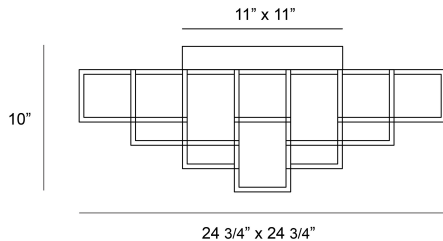

## PRODUCT DETAILS

No.	:	38261-015
Product Color	:	MATTE GOLD
Product Material	:	METAL
Shade / Accent Colour	:	WHITE
Shade / Accent Material	:	ACRYLIC
Length	:	24.75"
Width	:	24.75"
Height	:	10"
Weight	:	19.6LBS

## TECHNICAL DETAILS

Hanging Support Type	:	J-BOX
Canopy / Backplate Length	:	11"
Canopy / Backplate Height	:	1.5"
Canopy / Backplate Width	:	11"
IP Rating	:	IP22
Location	:	DRY
Approval	:	
Beam Angle	:	360