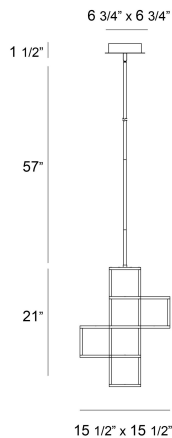

## PRODUCT DETAILS

No.	:	38260-029
Product Color	:	MATTE BLACK
Product Material	:	METAL
Shade / Accent Colour	:	WHITE
Shade / Accent Material	:	ACRYLIC
Length	:	15.5"
Width	:	15.5"
Height	:	21"
Overall Height	:	78"
Weight	:	12.7LBS

## TECHNICAL DETAILS

Hanging Support Type	:	ROD
Rods Included	:	3"+6"+12"+18"+18"
Canopy / Backplate Length	:	6.75"
Canopy / Backplate Height	:	1.5"
Canopy / Backplate Width	:	6.75"
IP Rating	:	IP22
Location	:	DRY
Approval	:	<input type="checkbox"/>
Beam Angle	:	360