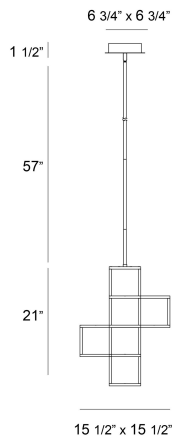

FERRO, 5 LIGHT LED PENDANT

PRODUCT DETAILS

No.	:	38260-018
Product Color	:	GOLD
Product Material	:	METAL
Shade / Accent Material	:	~
Length	:	15.5"
Width	:	15.5"
Height	:	21"
Overall Height	:	78"
Weight	:	12.7lbs

LIGHT SOURCE DETAILS

Light Source Type	:	INTEGRATED LED
Input Voltage	:	120V
Bulb Voltage	:	24V
Socket Type	:	LED
Total Wattage	:	26W
Delivered Lumens	:	960lm
Kelvin	:	3000K
CRI	:	90
Dimmable	:	Yes

OPTIONS AVAILABLE

ITEM NO.	FINISH	SHADE
38260-018	GOLD	
38260-029	BLACK	

TECHNICAL DETAILS

Hanging Support Type	:	ROD
Hanging Support Length	:	57"
Rods Included	:	3"+6"+12"+18"+18"
Canopy / Backplate Length	:	6.75"
Canopy / Backplate Height	:	1.5"
Canopy / Backplate Width	:	6.75"
Location	:	DRY
Approval	:	
Title 24	:	Yes