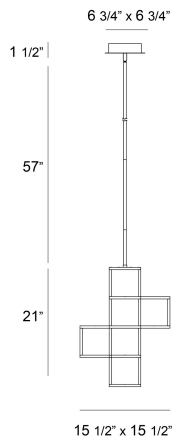

FERRO, 5-LIGHT 21IN INTEGRATED LED PENDANT CHANDELIER

PRODUCT DETAILS

No.	:	38260-018
Product Color	:	MATTE GOLD
Product Material	:	METAL
Shade / Accent Colour	:	WHITE
Shade / Accent Material	:	ACRYLIC
Length	:	15.5"
Width	:	15.5"
Height	:	21"
Overall Height	:	78"
Weight	:	12.7LBS

LIGHT SOURCE DETAILS

Number of Bulbs	:	5
Light Source	:	LED
Light Source Type	:	INTEGRATED LED
Input Voltage	:	120V
Bulb Voltage	:	24V
Socket Type	:	INTEGRATED
Wattage	:	5 X 26W
Total Wattage	:	26W
Delivered Lumens	:	960LM
Kelvin	:	3000K
CRI	:	90
Bulb Included	:	YES
Dimmable	:	YES

OPTIONS AVAILABLE

ITEM NO.	FINISH	SHADE
38260-018	MATTE GOLD	
38260-029	MATTE BLACK	

TECHNICAL DETAILS

Hanging Support Type	:	ROD
Rods Included	:	3"+6"+12"+18"+18"
Canopy / Backplate Length	:	6.75"
Canopy / Backplate Height	:	1.5"
Canopy / Backplate Width	:	6.75"
IP Rating	:	IP22
Location	:	DRY
Approval	:	
Beam Angle	:	360