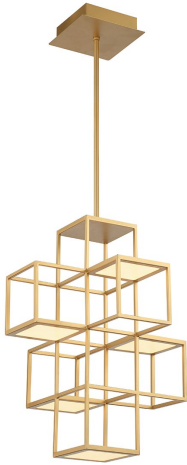

FERRO, 5 LIGHT LED PENDANT

PRODUCT DETAILS

No.	:	38260-018
Product Color	:	GOLD
Product Material	:	METAL
Shade / Accent Material	:	~
Length	:	15.5"
Width	:	15.5"
Height	:	21"
Overall Height	:	78"
Weight	:	12.7lbs

LIGHT SOURCE DETAILS

Number of Bulbs	:	1 / 1
Light Source	:	LED / LED
Light Source Type	:	INTEGRATED LED / INTEGRATED LED
Input Voltage	:	120 / 120V
Bulb Voltage	:	24 / 24V
Socket Type	:	LED / LED
Wattage	:	26 / 26W
Total Wattage	:	26 / 26W
Delivered Lumens	:	960 / 960lm
Kelvin	:	3000 / 3000K
CRI	:	90 / 90
Bulb Included	:	Yes / Yes
Dimmable	:	Yes / Yes

OPTIONS AVAILABLE

ITEM NO.	FINISH	SHADE
38260-018	GOLD	
38260-029	BLACK	
38260-018	GOLD	
38260-029	BLACK	

TECHNICAL DETAILS

Hanging Support Type	:	ROD
Hanging Support Length	:	57"
Rods Included	:	3"+6"+12"+18"+18"
Canopy / Backplate Length	:	6.75"
Canopy / Backplate Height	:	1.5"
Canopy / Backplate Width	:	6.75"
Location	:	DRY
Approval	:	
Title 24	:	Yes