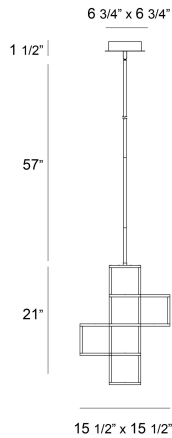

FERRO, 5-LIGHT 21IN INTEGRATED LED PENDANT CHANDELIER

PRODUCT DETAILS

No.	:	38260-018
Product Color	:	MATTE GOLD
Product Material	:	METAL
Shade / Accent Colour	:	WHITE
Shade / Accent Material	:	ACRYLIC
Length	:	15.5"
Width	:	15.5"
Height	:	21"
Overall Height	:	78"
Weight	:	12.7LBS

LIGHT SOURCE DETAILS

Number of Bulbs	:	5
Light Source	:	LED
Light Source Type	:	INTEGRATED LED
Input Voltage	:	120V
Bulb Voltage	:	24V
Socket Type	:	INTEGRATED
Wattage	:	5 X 26W
Total Wattage	:	26W
Delivered Lumens	:	960LM
Kelvin	:	3000K
CRI	:	90
Bulb Included	:	YES
Dimmable	:	YES

OPTIONS AVAILABLE

ITEM NO.	FINISH	SHADE
38260-018	MATTE GOLD	
38260-029	MATTE BLACK	

TECHNICAL DETAILS

Hanging Support Type	:	ROD
Rods Included	:	3"+6"+12"+18"+18"
Canopy / Backplate Length	:	6.75"
Canopy / Backplate Height	:	1.5"
Canopy / Backplate Width	:	6.75"
IP Rating	:	IP22
Location	:	DRY
Approval	:	<input type="checkbox"/>
Beam Angle	:	360