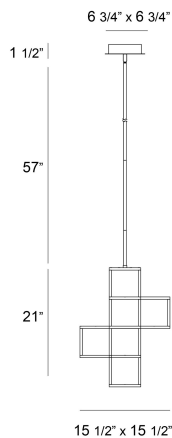

FERRO, 5 LIGHT LED PENDANT

PRODUCT DETAILS

No.	:	38260-018
Product Color	:	GOLD
Product Material	:	METAL
Shade / Accent Material	:	~
Length	:	15.5"
Width	:	15.5"
Height	:	21"
Overall Height	:	78"
Weight	:	12.7lbs

LIGHT SOURCE DETAILS

Number of Bulbs	:	1 / 1
Light Source	:	LED / LED
Light Source Type	:	INTEGRATED LED / INTEGRATED LED
Input Voltage	:	120 / 120V
Bulb Voltage	:	24 / 24V
Socket Type	:	LED / LED
Wattage	:	26 / 26W
Total Wattage	:	26 / 26W
Delivered Lumens	:	960 / 960lm
Kelvin	:	3000 / 3000K
CRI	:	90 / 90
Bulb Included	:	Yes / Yes
Dimmable	:	Yes / Yes

OPTIONS AVAILABLE

ITEM NO.	FINISH	SHADE
38260-018	GOLD	
38260-029	BLACK	
38260-018	GOLD	
38260-029	BLACK	

TECHNICAL DETAILS

Hanging Support Type	:	ROD
Hanging Support Length	:	57"
Rods Included	:	3"+6"+12"+18"+18"
Canopy / Backplate Length	:	6.75"
Canopy / Backplate Height	:	1.5"
Canopy / Backplate Width	:	6.75"
Location	:	DRY
Approval	:	
Title 24	:	Yes