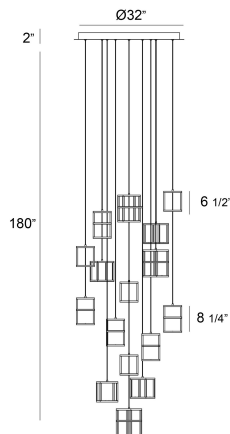

FERRO, 16-LIGHT 32IN INTEGRATED LED MULTI DROP CHANDELIER

PRODUCT DETAILS

No.	:	38259-023
Product Color	:	MATTE BLACK
Product Material	:	METAL
Shade / Accent Colour	:	WHITE
Shade / Accent Material	:	ACRYLIC
Diameter	:	32"
Height	:	8.25"
Overall Height	:	180"
Weight	:	66.1LBS

LIGHT SOURCE DETAILS

Number of Bulbs	:	16
Light Source	:	LED
Light Source Type	:	INTEGRATED LED
Input Voltage	:	120V
Bulb Voltage	:	24V
Socket Type	:	INTEGRATED
Wattage	:	16 X 88W
Total Wattage	:	88W
Delivered Lumens	:	1750LM
Kelvin	:	3000K
CRI	:	90
Bulb Included	:	YES
Dimmable	:	YES

OPTIONS AVAILABLE

ITEM NO.	FINISH	SHADE
38259-012	MATTE GOLD	
38259-023	MATTE BLACK	

TECHNICAL DETAILS

Hanging Support Type	:	WIRE
Canopy / Backplate Height	:	2"
Canopy / Backplate Dia.	:	32"
IP Rating	:	IP22
Location	:	DRY
Approval	:	<input type="checkbox"/>
Beam Angle	:	360