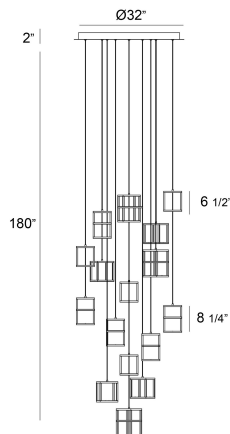

FERRO, 16-LIGHT 32IN INTEGRATED LED MULTI DROP CHANDELIER

PRODUCT DETAILS

No.	:	38259-012
Product Color	:	MATTE GOLD
Product Material	:	METAL
Shade / Accent Colour	:	WHITE
Shade / Accent Material	:	ACRYLIC
Diameter	:	32"
Height	:	8.25"
Overall Height	:	180"
Weight	:	66.1LBS

LIGHT SOURCE DETAILS

Number of Bulbs	:	16
Light Source	:	LED
Light Source Type	:	INTEGRATED LED
Input Voltage	:	120V
Bulb Voltage	:	24V
Socket Type	:	INTEGRATED
Wattage	:	16 X 88W
Total Wattage	:	88W
Delivered Lumens	:	1750LM
Kelvin	:	3000K
CRI	:	90
Bulb Included	:	YES
Dimmable	:	YES

OPTIONS AVAILABLE

ITEM NO.	FINISH	SHADE
38259-012	MATTE GOLD	
38259-023	MATTE BLACK	

TECHNICAL DETAILS

Hanging Support Type	:	WIRE
Canopy / Backplate Height	:	2"
Canopy / Backplate Dia.	:	32"
IP Rating	:	IP22
Location	:	DRY
Approval	:	
Beam Angle	:	360