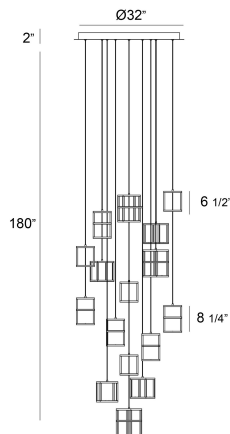

FERRO, 16-LIGHT 32IN INTEGRATED LED MULTI DROP CHANDELIER

PRODUCT DETAILS

No.	:	38259-012
Product Color	:	MATTE GOLD
Product Material	:	METAL
Shade / Accent Colour	:	WHITE
Shade / Accent Material	:	ACRYLIC
Diameter	:	32"
Height	:	8.25"
Overall Height	:	180"
Weight	:	66.1LBS

LIGHT SOURCE DETAILS

Number of Bulbs	:	16
Light Source	:	LED
Light Source Type	:	INTEGRATED LED
Input Voltage	:	120V
Bulb Voltage	:	24V
Socket Type	:	INTEGRATED
Wattage	:	16 X 88W
Total Wattage	:	88W
Delivered Lumens	:	1750LM
Kelvin	:	3000K
CRI	:	90
Bulb Included	:	YES
Dimmable	:	YES

OPTIONS AVAILABLE

ITEM NO.	FINISH	SHADE
38259-012	MATTE GOLD	
38259-023	MATTE BLACK	

TECHNICAL DETAILS

Hanging Support Type	:	WIRE
Canopy / Backplate Height	:	2"
Canopy / Backplate Dia.	:	32"
IP Rating	:	IP22
Location	:	DRY
Approval	:	<input type="checkbox"/>
Beam Angle	:	360