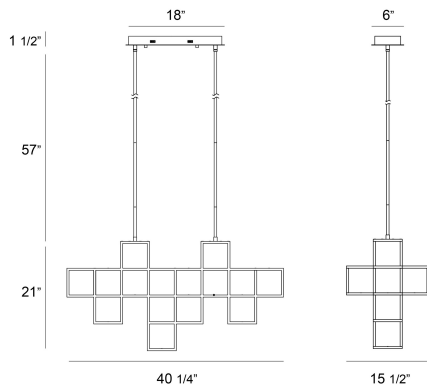

FERRO, 9-LIGHT 40IN INTEGRATED LED CHANDELIER

PRODUCT DETAILS

No.	:	38258-026
Product Color	:	MATTE BLACK
Product Material	:	METAL
Shade / Accent Colour	:	WHITE
Shade / Accent Material	:	ACRYLIC
Length	:	40.25"
Width	:	15.5"
Height	:	21"
Overall Height	:	78"
Weight	:	29.3LBS

LIGHT SOURCE DETAILS

Number of Bulbs	:	9
Light Source	:	LED
Light Source Type	:	INTEGRATED LED
Input Voltage	:	120V
Bulb Voltage	:	24V
Socket Type	:	INTEGRATED
Wattage	:	9 X 48W
Total Wattage	:	48W
Delivered Lumens	:	930LM
Kelvin	:	3000K
CRI	:	90
Bulb Included	:	YES
Dimmable	:	YES

OPTIONS AVAILABLE

ITEM NO.	FINISH	SHADE
38258-026	MATTE BLACK	

TECHNICAL DETAILS

Hanging Support Type	:	ROD
Hanging Support Length	:	57"
Rods Included	:	3"+6"+12"+18"+18"
Canopy / Backplate Length	:	18"
Canopy / Backplate Height	:	1.5"
Canopy / Backplate Width	:	6"
IP Rating	:	IP22
Location	:	DRY
Approval	:	
Beam Angle	:	360