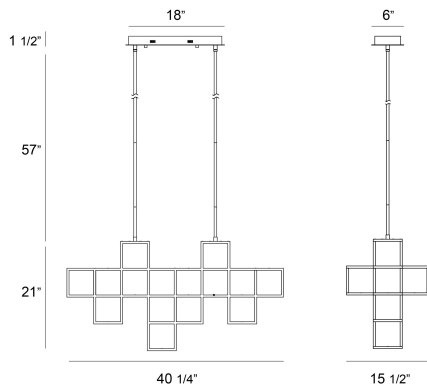

FERRO, 9-LIGHT 40IN INTEGRATED LED CHANDELIER

PRODUCT DETAILS

No.	:	38258-026
Product Color	:	MATTE BLACK
Product Material	:	METAL
Shade / Accent Colour	:	WHITE
Shade / Accent Material	:	ACRYLIC
Length	:	40.25"
Width	:	15.5"
Height	:	21"
Overall Height	:	78"
Weight	:	26.4LBS

OPTIONS AVAILABLE

ITEM NO.	FINISH	SHADE
38258-026	MATTE BLACK	

TECHNICAL DETAILS

Hanging Support Type	:	ROD
Hanging Support Length	:	57"
Rods Included	:	3"+6"+12"+18"+18"
Canopy / Backplate Length	:	18"
Canopy / Backplate Height	:	1.5"
Canopy / Backplate Width	:	6"
IP Rating	:	IP22
Location	:	DRY
Approval	:	
Beam Angle	:	360