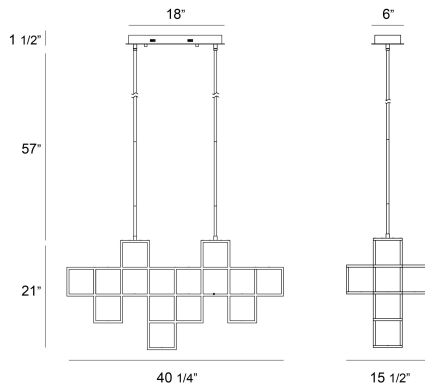

FERRO, 9 LIGHT LINEAR LED CHANDELIER

PRODUCT DETAILS

No.	:	38258-026
Product Color	:	BLACK
Product Material	:	METAL
Shade / Accent Material	:	~
Length	:	40.25"
Width	:	15.5"
Height	:	21"
Overall Height	:	78"
Weight	:	26.4lbs

ITEM NO.	FINISH	SHADE
38258-015	GOLD	
38258-026	BLACK	

TECHNICAL DETAILS

Hanging Support Type	:	ROD
Hanging Support Length	:	57"
Rods Included	:	3"+6"+12"+18"+18"
Canopy / Backplate Length	:	18"
Canopy / Backplate Height	:	1.5"
Canopy / Backplate Width	:	6"
Location	:	DRY
Approval	:	
Title 24	:	Yes