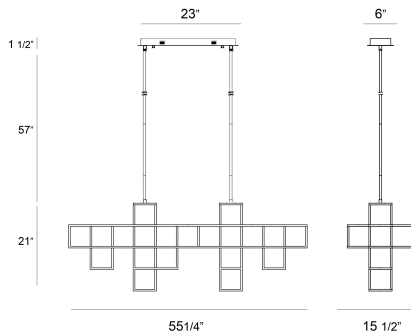

FERRO, 13-LIGHT 55IN INTEGRATED LED LINEAR CHANDELIER

PRODUCT DETAILS

No.	:	38257-021
Product Color	:	MATTE BLACK
Product Material	:	METAL
Shade / Accent Colour	:	WHITE
Shade / Accent Material	:	ACRYLIC
Length	:	55.25"
Width	:	15.5"
Height	:	21"
Overall Height	:	78"
Weight	:	33.7LBS

OPTIONS AVAILABLE

ITEM NO.	FINISH	SHADE
38257-021	MATTE BLACK	

TECHNICAL DETAILS

Hanging Support Type	:	ROD
Rods Included	:	3"+6"+12"+18"+18"
Canopy / Backplate Length	:	23"
Canopy / Backplate Height	:	1.5"
Canopy / Backplate Width	:	6"
IP Rating	:	IP22
Location	:	DRY
Approval	:	<input type="checkbox"/>
Beam Angle	:	360