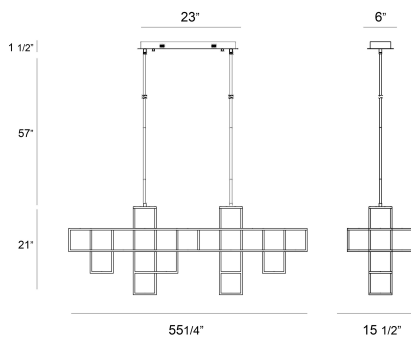

FERRO, 13-LIGHT 55IN INTEGRATED LED LINEAR CHANDELIER

PRODUCT DETAILS

No.	:	38257-018
Product Color	:	MATTE GOLD
Product Material	:	METAL
Shade / Accent Colour	:	WHITE
Shade / Accent Material	:	ACRYLIC
Length	:	55.25"
Width	:	15.5"
Height	:	21"
Overall Height	:	78"
Weight	:	33.7LBS

OPTIONS AVAILABLE

ITEM NO.	FINISH	SHADE
38257-018	MATTE GOLD	
38257-021	MATTE BLACK	

TECHNICAL DETAILS

Hanging Support Type	:	ROD
Rods Included	:	3"+6"+12"+18"+18"
Canopy / Backplate Length	:	23"
Canopy / Backplate Height	:	1.5"
Canopy / Backplate Width	:	6"
IP Rating	:	IP22
Location	:	DRY
Approval	:	
Beam Angle	:	360