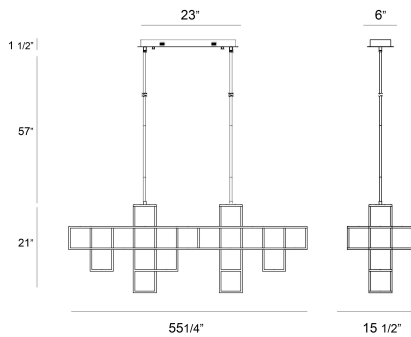

FERRO, 13-LIGHT 55IN INTEGRATED LED LINEAR CHANDELIER

PRODUCT DETAILS

No.	:	38257-018
Product Color	:	MATTE GOLD
Product Material	:	METAL
Shade / Accent Colour	:	WHITE
Shade / Accent Material	:	ACRYLIC
Length	:	55.25"
Width	:	15.5"
Height	:	21"
Overall Height	:	78"
Weight	:	33.7LBS

OPTIONS AVAILABLE

ITEM NO.	FINISH	SHADE
38257-018	MATTE GOLD	
38257-021	MATTE BLACK	

TECHNICAL DETAILS

Hanging Support Type	:	ROD
Rods Included	:	3"+6"+12"+18"+18"
Canopy / Backplate Length	:	23"
Canopy / Backplate Height	:	1.5"
Canopy / Backplate Width	:	6"
IP Rating	:	IP22
Location	:	DRY
Approval	:	
Beam Angle	:	360