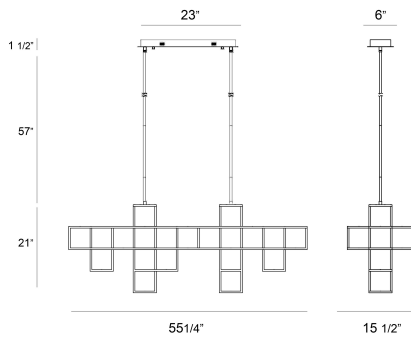

## PRODUCT DETAILS

No.	:	38257-018
Product Color	:	MATTE GOLD
Product Material	:	METAL
Shade / Accent Colour	:	WHITE
Shade / Accent Material	:	ACRYLIC
Length	:	55.25"
Width	:	15.5"
Height	:	21"
Overall Height	:	78"
Weight	:	33.7LBS

## TECHNICAL DETAILS

Hanging Support Type	:	ROD
Rods Included	:	3"+6"+12"+18"+18"
Canopy / Backplate Length	:	23"
Canopy / Backplate Height	:	1.5"
Canopy / Backplate Width	:	6"
IP Rating	:	IP22
Location	:	DRY
Approval	:	<input type="checkbox"/>
Beam Angle	:	360