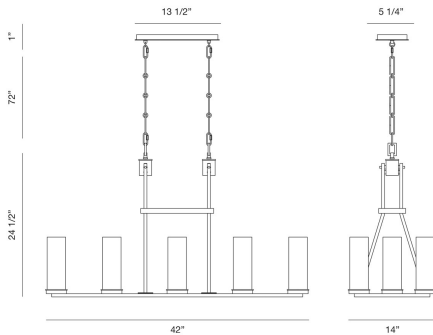

### PRODUCT DETAILS

No.	:	38222-016
Product Color	:	MATTE BLACK
Product Material	:	METAL
Shade / Accent Colour	:	GLASS
Shade / Accent Material	:	GLASS
Length	:	42"
Width	:	14"
Height	:	24.5"
Weight	:	21.5LBS

### LIGHT SOURCE DETAILS

Number of Bulbs	:	8
Light Source	:	BULB
Light Source Type	:	B10
Input Voltage	:	120V
Bulb Voltage	:	120V
Socket Type	:	E12
Wattage	:	8 X 60W
Total Wattage	:	480W
Bulb Included	:	NO
Dimmable	:	YES

### TECHNICAL DETAILS

Hanging Support Type	:	CHAIN
Hanging Support Length	:	72"
Canopy / Backplate Length	:	13.5"
Canopy / Backplate Height	:	0.75"
Canopy / Backplate Width	:	5.5"
Location	:	DRY
Approval	:	<input type="checkbox"/>