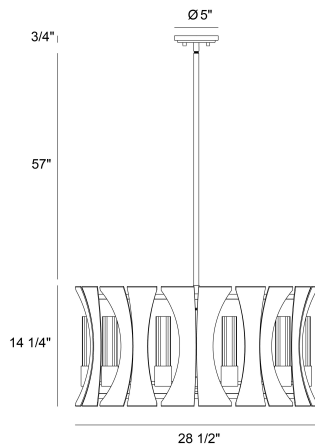

PENNINO, 10 LIGHT CHANDELIER

OPTIONS AVAILABLE

ITEM NO.	FINISH	SHADE
38164-019	MATTE BLACK W/ GREY WOOD	GLASS
38164-019	MATTE BLACK W/ GREY WOOD	GLASS

PRODUCT DETAILS

No.	:	38164-019
Product Color	:	MATTE BLACK W/ GREY WOOD
Product Material	:	METAL
Shade / Accent Colour	:	GLASS
Shade / Accent Material	:	GLASS
Diameter	:	28.5"
Height	:	14.5"
Overall Height	:	72"
Weight	:	28lbs

LIGHT SOURCE DETAILS

Number of Bulbs	:	10 / 10
Light Source	:	LED / LED
Light Source Type	:	T8 LED / T8 LED
Input Voltage	:	120 / 120V
Bulb Voltage	:	120 / 120V
Socket Type	:	E12 / E12
Wattage	:	4 / 4W
Total Wattage	:	40 / 40W
Initial Lumens	:	4500 / 4500lm
Kelvin	:	3000 / 3000K
CRI	:	80+ / 80+
Bulb Included	:	Yes / Yes
Dimmable	:	Yes / Yes

TECHNICAL DETAILS

Hanging Support Type	:	ROD
Hanging Support Length	:	57"
Rods Included	:	3"+6"+12"+18"+18"
Canopy / Backplate Height	:	0.75"
Canopy / Backplate Dia.	:	5"
Location	:	DRY
Approval	:	
Title 24	:	Yes