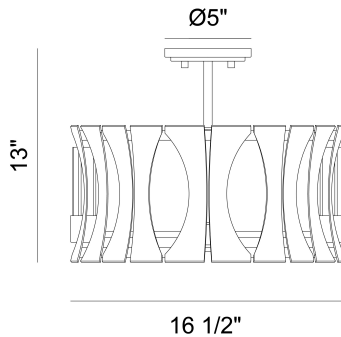

### PRODUCT DETAILS

No.	:	38162-015
Product Color	:	MATTE BLACK W/ GREY WOOD
Product Material	:	METAL
Shade / Accent Colour	:	GREY
Shade / Accent Material	:	GLASS
Diameter	:	16.5"
Height	:	13"
Weight	:	8.3LBS

### TECHNICAL DETAILS

Canopy / Backplate Height	:	0.75"
Canopy / Backplate Dia.	:	5"
Location	:	DRY
Approval	:	
Title 24	:	YES