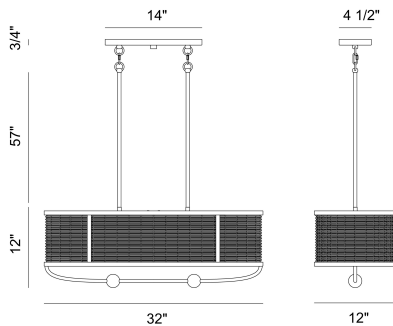

COMPARELLI, 4 LIGHT ISLAND CHANDELIER

PRODUCT DETAILS

No.	:	38160-011
Product Color	:	DARK BRONZE
Product Material	:	METAL
Shade / Accent Colour	:	BEIGE
Shade / Accent Material	:	RATTAN
Length	:	32"
Width	:	12"
Height	:	12"
Overall Height	:	69"
Weight	:	9.8LBS

LIGHT SOURCE DETAILS

Number of Bulbs	:	4
Light Source	:	BULB
Light Source Type	:	A19
Input Voltage	:	120V
Bulb Voltage	:	120V
Socket Type	:	E26
Wattage	:	60W
Total Wattage	:	240W
Bulb Included	:	NO
Dimmable	:	YES

OPTIONS AVAILABLE

ITEM NO.	FINISH	SHADE
38160-011	DARK BRONZE	DARK BEIGE
38160-028	OFF WHITE	LIGHT RATTAN

TECHNICAL DETAILS

Hanging Support Type	:	ROD
Hanging Support Length	:	57"
Rods Included	:	3"+6"+12"+18"+18"
Canopy / Backplate Length	:	14"
Canopy / Backplate Height	:	0.75"
Canopy / Backplate Width	:	4.75"
Location	:	DRY
Approval	:	