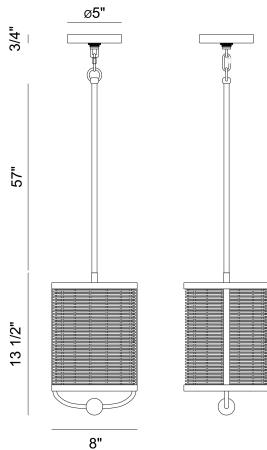

COMPARELLI, 1 LIGHT PENDANT

PRODUCT DETAILS

No.	:	38158-018
Product Color	:	BRONZE
Product Material	:	METAL
Shade / Accent Colour	:	BEIGE
Shade / Accent Material	:	RATTAN
Diameter	:	8"
Height	:	13.75"
Overall Height	:	71"
Weight	:	4LBS

LIGHT SOURCE DETAILS

Number of Bulbs	:	1
Light Source	:	BULB
Light Source Type	:	A19
Input Voltage	:	120V
Bulb Voltage	:	120V
Socket Type	:	E26
Wattage	:	1 X 60W
Total Wattage	:	60W
Bulb Included	:	NO
Dimmable	:	YES

OPTIONS AVAILABLE

ITEM NO.	FINISH	SHADE
38158-018	BRONZE	BEIGE
38158-025	OFF WHITE	LIGHT RATTAN

TECHNICAL DETAILS

Hanging Support Type	:	ROD
Hanging Support Length	:	57"
Rods Included	:	3"+6"+12"+18"+18"
Canopy / Backplate Height	:	0.75"
Canopy / Backplate Dia.	:	5"
Location	:	DRY
Approval	:	