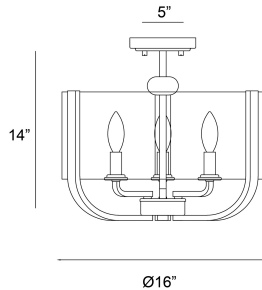

CAMPISI, 3 LIGHT SEMI FLUSHMOUNT

PRODUCT DETAILS

No.	:	38156-014
Product Color	:	BRASS
Product Material	:	METAL
Shade / Accent Colour	:	CLEAR GLASS
Shade / Accent Material	:	GLASS
Diameter	:	16"
Height	:	12.75"
Weight	:	7.5lbs

LIGHT SOURCE DETAILS

Number of Bulbs	:	3
Light Source Type	:	B10
Input Voltage	:	120V
Bulb Voltage	:	120V
Socket Type	:	E12
Wattage	:	60W
Total Wattage	:	180W
Bulb Included	:	No
Dimmable	:	No

OPTIONS AVAILABLE

ITEM NO.	FINISH	SHADE
38156-014	BRASS	CLEAR GLASS
38156-021	CHROME	CLEAR GLASS
38156-038	BLACK	CLEAR GLASS

TECHNICAL DETAILS

Canopy / Backplate Height	:	1"
Canopy / Backplate Dia.	:	5"
Location	:	DRY
Approval	:	