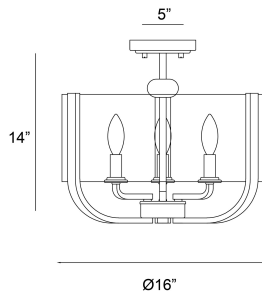

CAMPISI, 3-LIGHT 16IN FLUSH MOUNT

PRODUCT DETAILS

No.	:	38156-014
Product Color	:	GOLD
Product Material	:	METAL
Shade / Accent Colour	:	CLEAR
Shade / Accent Material	:	GLASS
Diameter	:	16"
Height	:	14"
Weight	:	10.3LBS
Shade Height	:	6"
Shade Diameter	:	16"

LIGHT SOURCE DETAILS

Number of Bulbs	:	3
Light Source Type	:	B10
Input Voltage	:	120V
Bulb Voltage	:	120V
Socket Type	:	E12
Wattage	:	3 X 60W
Total Wattage	:	180W
Bulb Included	:	NO
Dimmable	:	NO

OPTIONS AVAILABLE

ITEM NO.	FINISH	SHADE
38156-014	GOLD	CLEAR GLASS
38156-038	MATTE BLACK	CLEAR GLASS

TECHNICAL DETAILS

Hanging Support Type	:	J-BOX
Canopy / Backplate Height	:	1"
Canopy / Backplate Dia.	:	5"
IP Rating	:	IP22
Location	:	DRY
Approval	:	
Beam Angle	:	360