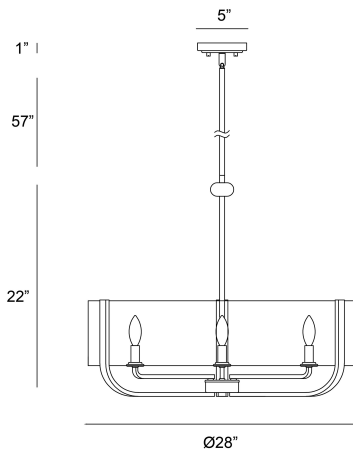

CAMPISI, 6-LIGHT 28IN PENDANT CHANDELIER

PRODUCT DETAILS

No.	:	38155-017
Product Color	:	GOLD
Product Material	:	METAL
Shade / Accent Colour	:	CLEAR
Shade / Accent Material	:	GLASS
Diameter	:	28"
Height	:	22"
Overall Height	:	80"
Weight	:	13.6LBS

LIGHT SOURCE DETAILS

Number of Bulbs	:	6
Light Source Type	:	B10
Input Voltage	:	120V
Bulb Voltage	:	120V
Socket Type	:	E12
Wattage	:	60W
Total Wattage	:	360W
Bulb Included	:	NO
Dimmable	:	NO

OPTIONS AVAILABLE

ITEM NO.	FINISH	SHADE
38155-017	GOLD	CLEAR GLASS
38155-031	MATTE BLACK	CLEAR GLASS

TECHNICAL DETAILS

Hanging Support Type	:	ROD
Hanging Support Length	:	57"
Rods Included	:	3"+6"+12"+18"+18"
Canopy / Backplate Height	:	1"
Canopy / Backplate Dia.	:	5"
IP Rating	:	IP22
Location	:	DRY
Approval	:	
Beam Angle	:	360