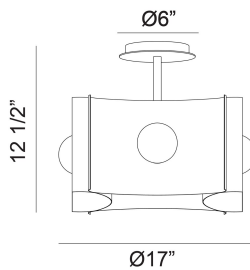

METALLO, 4 LIGHT SEMI FLUSHMOUNT

PRODUCT DETAILS

No.	:	38154-010
Product Color	:	VINTAGE NICKEL
Product Material	:	METAL
Shade / Accent Colour	:	BLACK
Shade / Accent Material	:	~
Diameter	:	17"
Height	:	12.5"
Weight	:	8.4LBS

OPTIONS AVAILABLE

ITEM NO.	FINISH	SHADE
38154-010	VINTAGE NICKEL	VINTAGE NICKEL/BLACK
38154-027	BRONZE	NATURE BRASS/BRONZE

TECHNICAL DETAILS

Canopy / Backplate Height	:	0.75"
Canopy / Backplate Dia.	:	6"
Location	:	DRY
Approval	:	