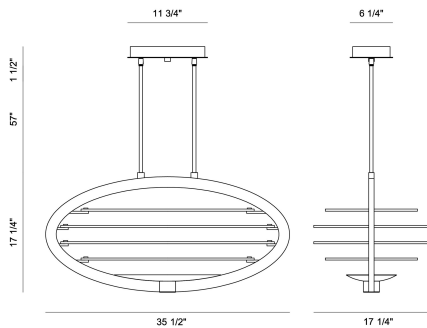

OMBRA, LED OVAL CHANDELIER

PRODUCT DETAILS

No.	:	38153-013
Product Color	:	BRASS/BLACK
Product Material	:	METAL
Shade / Accent Colour	:	BLACK
Shade / Accent Material	:	~
Length	:	35.5"
Width	:	17.25"
Height	:	17.25"
Weight	:	19LBS

LIGHT SOURCE DETAILS

Number of Bulbs	:	2
Light Source	:	LED
Light Source Type	:	INTEGRATED LED
Input Voltage	:	120V
Bulb Voltage	:	120V
Socket Type	:	LED
Wattage	:	2 X 55W
Total Wattage	:	110W
Delivered Lumens	:	1200LM
Kelvin	:	3000K
CRI	:	90+
Bulb Included	:	YES
Dimmable	:	YES

OPTIONS AVAILABLE

ITEM NO.	FINISH	SHADE
38153-013	BRASS/BLACK DARK	
38153-020	BRONZE/POLISHED NICKEL	

TECHNICAL DETAILS

Hanging Support Type	:	ROD
Hanging Support Length	:	57"
Rods Included	:	3"+6"+12"+18"+18"
Canopy / Backplate Length	:	11.75"
Canopy / Backplate Height	:	1.5"
Canopy / Backplate Width	:	6.25"
Location	:	DRY
Approval	:	
Title 24	:	YES