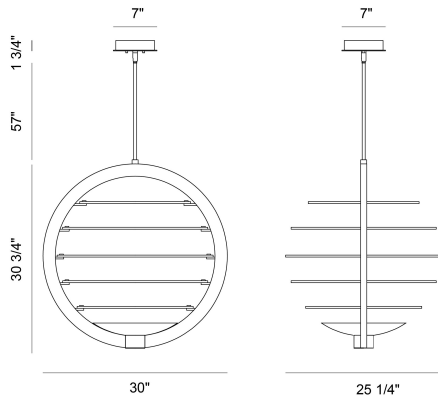

OMBRA, LARGE LED CHANDELIER

PRODUCT DETAILS

No.	:	38152-023
Product Color	:	POLISHED NICKEL
Product Material	:	METAL
Shade / Accent Material	:	~
Length	:	30"
Width	:	25.25"
Height	:	30.75"
Weight	:	26.6lbs

LIGHT SOURCE DETAILS

Light Source Type	:	INTEGRATED LED
Input Voltage	:	120V
Bulb Voltage	:	120V
Socket Type	:	LED
Total Wattage	:	66W
Delivered Lumens	:	1050lm
Kelvin	:	3000K
CRI	:	90+
Dimmable	:	Yes

OPTIONS AVAILABLE

ITEM NO.	FINISH	SHADE
38152-016	BRASS/BLACK	
38152-023	POLISHED NICKEL	

TECHNICAL DETAILS

Hanging Support Type	:	ROD
Hanging Support Length	:	57"
Rods Included	:	3"+6"+12"+18"+18"
Canopy / Backplate Height	:	1.75"
Canopy / Backplate Dia.	:	7"
Location	:	DRY
Approval	:	
Title 24	:	Yes