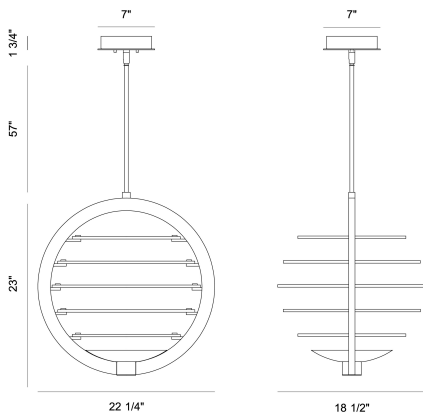

OMBRA, MEDIUM LED CHANDELIER

PRODUCT DETAILS

No.	:	38150-029
Product Color	:	DARK BRONZE/POLISHED NICKEL
Product Material	:	METAL
Shade / Accent Material	:	~
Length	:	22.25"
Width	:	18.5"
Height	:	23"
Weight	:	15.4lbs

LIGHT SOURCE DETAILS

Light Source Type	:	INTEGRATED LED
Input Voltage	:	120V
Bulb Voltage	:	120V
Socket Type	:	LED
Total Wattage	:	66W
Delivered Lumens	:	750lm
Kelvin	:	3000K
CRI	:	90+
Dimmable	:	Yes

OPTIONS AVAILABLE

ITEM NO.	FINISH	SHADE
38150-012	BRASS/BLACK DARK	
38150-029	BRONZE/POLISHED NICKEL	

TECHNICAL DETAILS

Hanging Support Type	:	ROD
Hanging Support Length	:	57"
Rods Included	:	3"+6"+12"+18"+18"
Canopy / Backplate Height	:	1.75"
Canopy / Backplate Dia.	:	7"
Location	:	DRY
Approval	:	
Title 24	:	Yes