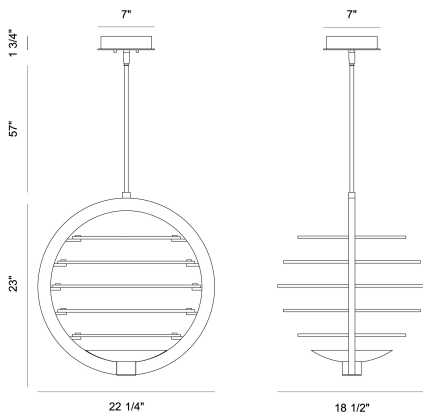

OMBRA, MEDIUM LED CHANDELIER

PRODUCT DETAILS

No.	:	38150-012
Product Color	:	BRASS/BLACK
Product Material	:	METAL
Shade / Accent Material	:	~
Length	:	22.25"
Width	:	18.5"
Height	:	23"
Weight	:	15.4lbs

LIGHT SOURCE DETAILS

Number of Bulbs	:	2 / 2
Light Source	:	LED / LED
Light Source Type	:	INTEGRATED LED / INTEGRATED LED
Input Voltage	:	120 / 120V
Bulb Voltage	:	120 / 120V
Socket Type	:	LED / LED
Wattage	:	33 / 33W
Total Wattage	:	66 / 66W
Delivered Lumens	:	550 / 550lm
Kelvin	:	3000 / 3000K
CRI	:	90+ / 90+
Bulb Included	:	Yes / Yes
Dimmable	:	Yes / Yes

OPTIONS AVAILABLE

ITEM NO.	FINISH	SHADE
38150-012	BRASS/BLACK DARK BRONZE/POLISHED	
38150-029	NICKEL	
38150-012	BRASS/BLACK DARK BRONZE/POLISHED	
38150-029	NICKEL	

TECHNICAL DETAILS

Hanging Support Type	:	ROD
Hanging Support Length	:	57"
Rods Included	:	3"+6"+12"+18"+18"
Canopy / Backplate Height	:	1.75"
Canopy / Backplate Dia.	:	7"
Location	:	DRY
Approval	:	
Title 24	:	Yes