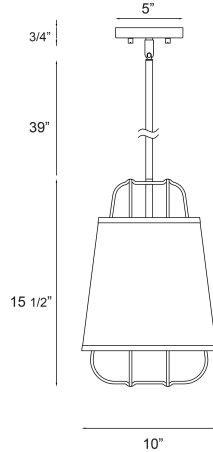

### PRODUCT DETAILS

No.	:	38147-012
Product Color	:	BRASS
Product Material	:	METAL
Shade / Accent Colour	:	WHITE
Shade / Accent Material	:	~
Diameter	:	10"
Height	:	15.5"
Overall Height	:	55"
Weight	:	4.4LBS

### TECHNICAL DETAILS

Hanging Support Type	:	ROD
Hanging Support Length	:	39"
Rods Included	:	3"+6"+12"+18"
Canopy / Backplate Height	:	0.75"
Canopy / Backplate Dia.	:	5"
Location	:	DRY
Approval	:	