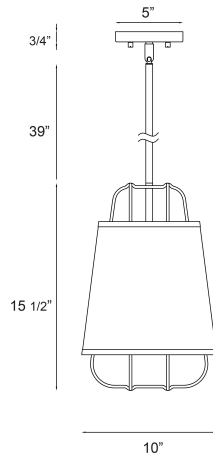

TURA, 1 LIGHT PENDANT

PRODUCT DETAILS

No.	:	38147-012
Product Color	:	BRASS
Product Material	:	METAL
Shade / Accent Colour	:	WHITE
Shade / Accent Material	:	~
Diameter	:	10"
Height	:	15.5"
Overall Height	:	55"
Weight	:	4.4LBS

ITEM NO.	FINISH	SHADE
38147-012	BRASS	WHITE/GOLD
38147-029	BLACK	BLACK/GOLD

TECHNICAL DETAILS

Hanging Support Type	:	ROD
Hanging Support Length	:	39"
Rods Included	:	3"+6"+12"+18"
Canopy / Backplate Height	:	0.75"
Canopy / Backplate Dia.	:	5"
Location	:	DRY
Approval	:	