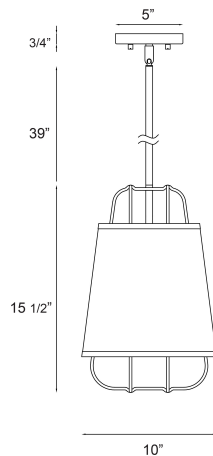

TURA, 1 LIGHT PENDANT

PRODUCT DETAILS

No.	:	38147-012
Product Color	:	BRASS
Product Material	:	METAL
Shade / Accent Colour	:	WHITE
Shade / Accent Material	:	~
Diameter	:	10"
Height	:	15.5"
Overall Height	:	55"
Weight	:	4.4LBS

LIGHT SOURCE DETAILS

Number of Bulbs	:	1
Light Source Type	:	A19
Input Voltage	:	120V
Bulb Voltage	:	120V
Socket Type	:	E26
Wattage	:	1 X 60W
Total Wattage	:	60W
Bulb Included	:	NO
Dimmable	:	NO

OPTIONS AVAILABLE

ITEM NO.	FINISH	SHADE
38147-012	BRASS	WHITE/GOLD
38147-029	BLACK	BLACK/GOLD

TECHNICAL DETAILS

Hanging Support Type	:	ROD
Hanging Support Length	:	39"
Rods Included	:	3"+6"+12"+18"
Canopy / Backplate Height	:	0.75"
Canopy / Backplate Dia.	:	5"
Location	:	DRY
Approval	:	