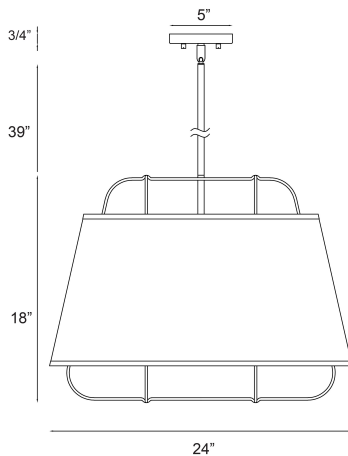

TURA, 6 LIGHT PENDANT

PRODUCT DETAILS

No.	:	38145-018
Product Color	:	BRASS
Product Material	:	METAL
Shade / Accent Colour	:	WHITE
Shade / Accent Material	:	~
Diameter	:	24"
Height	:	18"
Overall Height	:	57"
Weight	:	8.3LBS

LIGHT SOURCE DETAILS

Number of Bulbs	:	6
Light Source Type	:	B10
Input Voltage	:	120V
Bulb Voltage	:	120V
Socket Type	:	E12
Wattage	:	60W
Total Wattage	:	360W
Bulb Included	:	NO
Dimmable	:	NO

OPTIONS AVAILABLE

ITEM NO.	FINISH	SHADE
38145-018	BRASS	WHITE/GOLD
38145-025	BLACK	BLACK/GOLD

TECHNICAL DETAILS

Hanging Support Type	:	ROD
Hanging Support Length	:	39"
Rods Included	:	3"+6"+12"+18"
Canopy / Backplate Height	:	0.75"
Canopy / Backplate Dia.	:	5"
Location	:	DRY
Approval	:	