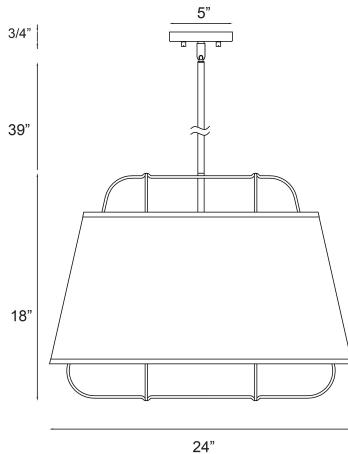

TURA, 6 LIGHT PENDANT

PRODUCT DETAILS

No.	:	38145-018
Product Color	:	BRASS
Product Material	:	METAL
Shade / Accent Colour	:	WHITE
Shade / Accent Material	:	~
Diameter	:	24"
Height	:	18"
Overall Height	:	57"
Weight	:	8.3LBS

LIGHT SOURCE DETAILS

Number of Bulbs	:	6
Light Source Type	:	B10
Input Voltage	:	120V
Bulb Voltage	:	120V
Socket Type	:	E12
Wattage	:	6 X 60W
Total Wattage	:	360W
Bulb Included	:	NO
Dimmable	:	NO

OPTIONS AVAILABLE

ITEM NO.	FINISH	SHADE
38145-018	BRASS	WHITE/GOLD
38145-025	BLACK	BLACK/GOLD

TECHNICAL DETAILS

Hanging Support Type	:	ROD
Hanging Support Length	:	39"
Rods Included	:	3"+6"+12"+18"
Canopy / Backplate Height	:	0.75"
Canopy / Backplate Dia.	:	5"
Location	:	DRY
Approval	:	