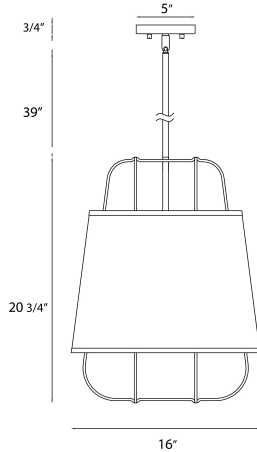

### PRODUCT DETAILS

No.	:	38143-014
Product Color	:	BRASS
Product Material	:	METAL
Shade / Accent Colour	:	WHITE
Shade / Accent Material	:	~
Diameter	:	16"
Height	:	20.75"
Overall Height	:	60"
Weight	:	6.4LBS

### LIGHT SOURCE DETAILS

Number of Bulbs	:	3
Light Source Type	:	B10
Input Voltage	:	120V
Bulb Voltage	:	120V
Socket Type	:	E12
Wattage	:	3 X 60W
Total Wattage	:	180W
Bulb Included	:	NO
Dimmable	:	NO

### TECHNICAL DETAILS

Hanging Support Type	:	ROD
Hanging Support Length	:	39"
Rods Included	:	3"+6"+12"+18"
Canopy / Backplate Height	:	0.75"
Canopy / Backplate Dia.	:	5"
Location	:	DRY
Approval	:	