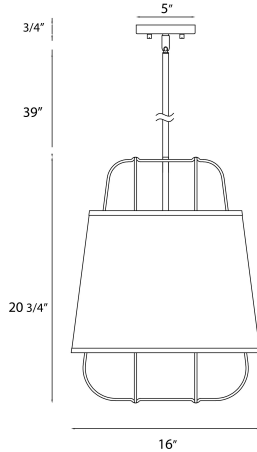

TURA, 3 LIGHT PENDANT

PRODUCT DETAILS

No.	:	38143-014
Product Color	:	BRASS
Product Material	:	METAL
Shade / Accent Colour	:	WHITE
Shade / Accent Material	:	~
Diameter	:	16"
Height	:	20.75"
Overall Height	:	60"
Weight	:	6.4LBS

LIGHT SOURCE DETAILS

Number of Bulbs	:	3
Light Source Type	:	B10
Input Voltage	:	120V
Bulb Voltage	:	120V
Socket Type	:	E12
Wattage	:	60W
Total Wattage	:	180W
Bulb Included	:	NO
Dimmable	:	NO

OPTIONS AVAILABLE

ITEM NO.	FINISH	SHADE
38143-014	BRASS	WHITE/GOLD
38143-021	BLACK	BLACK/GOLD

TECHNICAL DETAILS

Hanging Support Type	:	ROD
Hanging Support Length	:	39"
Rods Included	:	3"+6"+12"+18"
Canopy / Backplate Height	:	0.75"
Canopy / Backplate Dia.	:	5"
Location	:	DRY
Approval	:	