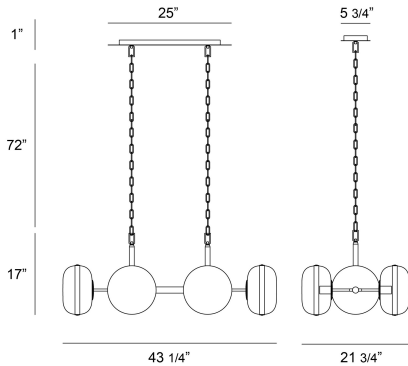

NOTTINGHAM, 6-LIGHT 44IN CHANDELIER

PRODUCT DETAILS

No.	:	38130-022
Product Color	:	POLISHED NICKEL
Shade / Accent Colour	:	SMOKE
Shade / Accent Material	:	GLASS
Length	:	43.5"
Width	:	21"
Height	:	17.5"
Overall Height	:	89"
Weight	:	26.4LBS
Shade Height	:	6"
Shade Diameter	:	10"

LIGHT SOURCE DETAILS

Number of Bulbs	:	6
Light Source Type	:	T14 / T14 LED
Input Voltage	:	120V
Bulb Voltage	:	120V
Socket Type	:	E26
Wattage	:	6 X 60W
Total Wattage	:	360W
Delivered Lumens	:	~LM
Bulb Included	:	NO / YES
Dimmable	:	YES

OPTIONS AVAILABLE

ITEM NO.	FINISH	SHADE
38130-014	ANTIQUE BRASS	CHAMPAGNE
38130-022	POLISHED NICKEL	SMOKE

TECHNICAL DETAILS

Hanging Support Type	:	CHAIN
Hanging Support Length	:	72"
Canopy / Backplate Length	:	23"
Canopy / Backplate Height	:	1.5"
Canopy / Backplate Width	:	6"
IP Rating	:	IP22
Location	:	DRY
Approval	:	<input type="checkbox"/>
Beam Angle	:	360