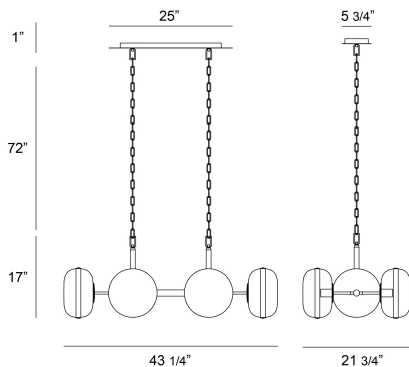

NOTTINGHAM, 6-LIGHT 44IN CHANDELIER

PRODUCT DETAILS

No.	:	38130-022
Product Color	:	POLISHED NICKEL
Shade / Accent Colour	:	SMOKE
Shade / Accent Material	:	GLASS
Length	:	43.5"
Width	:	21"
Height	:	17.5"
Overall Height	:	89"
Weight	:	26.4LBS
Shade Height	:	6"
Shade Diameter	:	10"

LIGHT SOURCE DETAILS

Number of Bulbs	:	6
Light Source Type	:	T14 / T14 LED
Input Voltage	:	120V
Bulb Voltage	:	120V
Socket Type	:	E26
Wattage	:	6 X 60W
Total Wattage	:	360W
Delivered Lumens	:	~LM
Bulb Included	:	NO
Dimmable	:	YES

OPTIONS AVAILABLE

ITEM NO.	FINISH	SHADE
38130-014	ANTIQUÉ BRASS	CHAMPAGNE
38130-022	POLISHED NICKEL	SMOKE

TECHNICAL DETAILS

Hanging Support Type	:	CHAIN
Hanging Support Length	:	72"
Canopy / Backplate Length	:	23"
Canopy / Backplate Height	:	1.5"
Canopy / Backplate Width	:	6"
IP Rating	:	IP22
Location	:	DRY
Approval	:	
Beam Angle	:	360