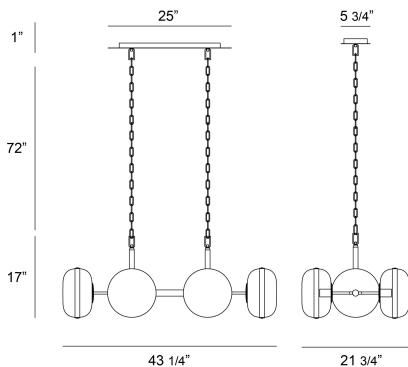

NOTTINGHAM, 6-LIGHT 44IN CHANDELIER

PRODUCT DETAILS

No.	:	38130-022
Product Color	:	POLISHED NICKEL
Shade / Accent Colour	:	SMOKE
Shade / Accent Material	:	GLASS
Length	:	43.5"
Width	:	21"
Height	:	17.5"
Overall Height	:	89"
Weight	:	26.4LBS
Shade Height	:	6"
Shade Diameter	:	10"

LIGHT SOURCE DETAILS

Number of Bulbs	:	6
Light Source Type	:	T14 / T14 LED
Input Voltage	:	120V
Bulb Voltage	:	120V
Socket Type	:	E26
Wattage	:	6 X 60W
Total Wattage	:	360W
Delivered Lumens	:	~LM
Bulb Included	:	NO
Dimmable	:	YES

OPTIONS AVAILABLE

ITEM NO.	FINISH	SHADE
38130-014	ANTIQUÉ BRASS	CHAMPAGNE
38130-022	POLISHED NICKEL	SMOKE

TECHNICAL DETAILS

Hanging Support Type	:	CHAIN
Hanging Support Length	:	72"
Canopy / Backplate Length	:	23"
Canopy / Backplate Height	:	1.5"
Canopy / Backplate Width	:	6"
IP Rating	:	IP22
Location	:	DRY
Approval	:	
Beam Angle	:	360