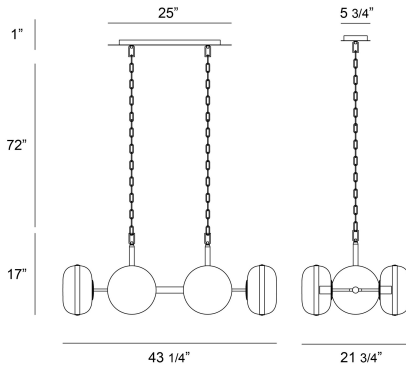

NOTTINGHAM, 6-LIGHT 44IN CHANDELIER

PRODUCT DETAILS

No.	:	38130-014
Product Color	:	ANTIQUE BRASS
Product Material	:	METAL
Shade / Accent Colour	:	AMBER
Shade / Accent Material	:	GLASS
Length	:	43.5"
Width	:	21"
Height	:	17.5"
Overall Height	:	89"
Weight	:	26.4LBS
Shade Height	:	6"
Shade Diameter	:	10"

LIGHT SOURCE DETAILS

Number of Bulbs	:	6
Light Source Type	:	T14 / T14 LED
Input Voltage	:	120V
Bulb Voltage	:	120V
Socket Type	:	E26
Wattage	:	6 X 60W
Total Wattage	:	360W
Delivered Lumens	:	~LM
Bulb Included	:	NO
Dimmable	:	YES

OPTIONS AVAILABLE

ITEM NO.	FINISH	SHADE
38130-014	ANTIQUÉ BRASS	CHAMPAGNE
38130-022	POLISHED NICKEL	SMOKE

TECHNICAL DETAILS

Hanging Support Type	:	CHAIN
Hanging Support Length	:	72"
Canopy / Backplate Length	:	23"
Canopy / Backplate Height	:	1.5"
Canopy / Backplate Width	:	6"
IP Rating	:	IP22
Location	:	DRY
Approval	:	
Beam Angle	:	360