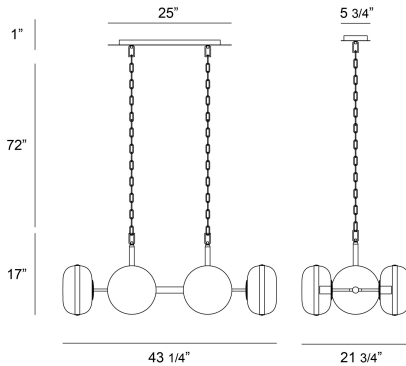

## NOTTINGHAM, 6-LIGHT 44IN CHANDELIER

### PRODUCT DETAILS

No.	:	38130-014
Product Color	:	ANTIQUÉ BRASS
Product Material	:	METAL
Shade / Accent Colour	:	AMBER
Shade / Accent Material	:	GLASS
Length	:	43.5"
Width	:	21"
Height	:	17.5"
Overall Height	:	89"
Weight	:	26.4LBS
Shade Height	:	6"
Shade Diameter	:	10"

### LIGHT SOURCE DETAILS

Number of Bulbs	:	6
Light Source Type	:	T14 / T14 LED
Input Voltage	:	120V
Bulb Voltage	:	120V
Socket Type	:	E26
Wattage	:	6 X 60W
Total Wattage	:	360W
Delivered Lumens	:	~LM
Bulb Included	:	NO / YES
Dimmable	:	YES

### TECHNICAL DETAILS

Hanging Support Type	:	CHAIN
Hanging Support Length	:	72"
Canopy / Backplate Length	:	23"
Canopy / Backplate Height	:	1.5"
Canopy / Backplate Width	:	6"
IP Rating	:	IP22
Location	:	DRY
Approval	:	<input type="checkbox"/>
Beam Angle	:	360