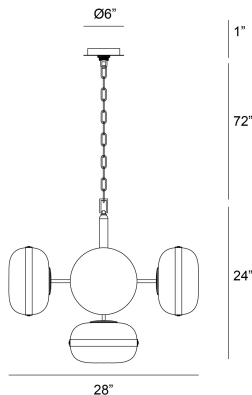

NOTTINGHAM, 5-LIGHT 28IN PENDANT CHANDELIER

PRODUCT DETAILS

No.	:	38129-025
Product Color	:	POLISHED NICKEL
Shade / Accent Colour	:	SMOKE
Shade / Accent Material	:	GLASS
Diameter	:	28"
Height	:	24"
Overall Height	:	96"
Weight	:	20.2LBS
Shade Height	:	6"
Shade Diameter	:	10"

LIGHT SOURCE DETAILS

Number of Bulbs	:	5
Light Source Type	:	T14 / T14 LED
Input Voltage	:	120V
Bulb Voltage	:	120V
Socket Type	:	E26
Wattage	:	5 X 60W
Total Wattage	:	300W
Delivered Lumens	:	~LM
Bulb Included	:	NO
Dimmable	:	YES

OPTIONS AVAILABLE

ITEM NO.	FINISH	SHADE
38129-018	ANTIQUE BRASS	CHAMPAGNE
38129-025	POLISHED NICKEL	SMOKE

TECHNICAL DETAILS

Hanging Support Type	:	CHAIN
Hanging Support Length	:	72"
Canopy / Backplate Height	:	1.5"
Canopy / Backplate Dia.	:	6"
IP Rating	:	IP22
Location	:	DRY
Approval	:	
Beam Angle	:	360