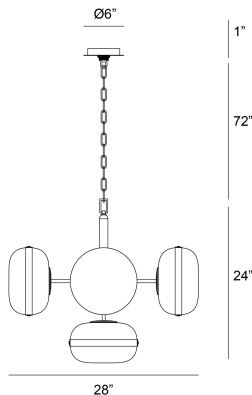

### PRODUCT DETAILS

No.	:	38129-025
Product Color	:	POLISHED NICKEL
Shade / Accent Colour	:	SMOKE
Shade / Accent Material	:	GLASS
Diameter	:	28"
Height	:	24"
Overall Height	:	96"
Weight	:	20.2LBS
Shade Height	:	6"
Shade Diameter	:	10"

### LIGHT SOURCE DETAILS

Number of Bulbs	:	5
Light Source Type	:	T14 / T14 LED
Input Voltage	:	120V
Bulb Voltage	:	120V
Socket Type	:	E26
Wattage	:	5 X 60W
Total Wattage	:	300W
Delivered Lumens	:	~LM
Bulb Included	:	NO / YES
Dimmable	:	YES

### TECHNICAL DETAILS

Hanging Support Type	:	CHAIN
Hanging Support Length	:	72"
Canopy / Backplate Height	:	1.5"
Canopy / Backplate Dia.	:	6"
IP Rating	:	IP22
Location	:	DRY
Approval	:	<input type="checkbox"/>
Beam Angle	:	360