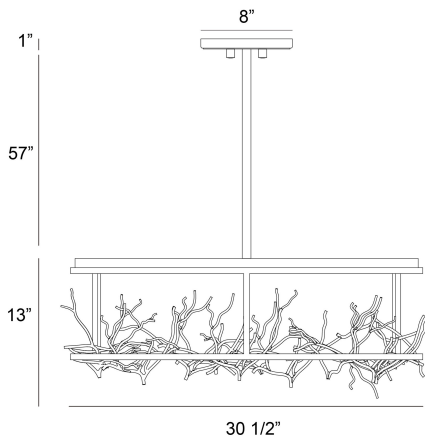

AERIE, 31IN INTEGRATED LED CHANDELIER

PRODUCT DETAILS

No.	:	38097-010
Product Color	:	GOLD-BLACK MIX
Product Material	:	METAL
Shade / Accent Colour	:	GOLD
Shade / Accent Material	:	STEEL
Diameter	:	30.5"
Height	:	13"
Overall Height	:	70"
Weight	:	46.4LBS

LIGHT SOURCE DETAILS

Number of Bulbs	:	7
Light Source	:	LED
Light Source Type	:	INTEGRATED LED
Input Voltage	:	120V
Bulb Voltage	:	120V
Socket Type	:	INTEGRATED
Wattage	:	7 X 6W
Total Wattage	:	42W
Delivered Lumens	:	1890LM
Kelvin	:	3000K
CRI	:	90
Bulb Included	:	YES
Dimmable	:	YES

OPTIONS AVAILABLE

ITEM NO.	FINISH	SHADE
38097-010	GOLD-BLACK MIX	
38097-027	SILVER-BLACK MIX	

TECHNICAL DETAILS

Hanging Support Type	:	ROD
Rods Included	:	3"+6"+12"+18"+18"
Canopy / Backplate Height	:	1"
Canopy / Backplate Dia.	:	8"
Driver	:	NO
IP Rating	:	IP22
Location	:	DRY
Approval	:	<input type="checkbox"/>
Title 24	:	YES
Beam Angle	:	360