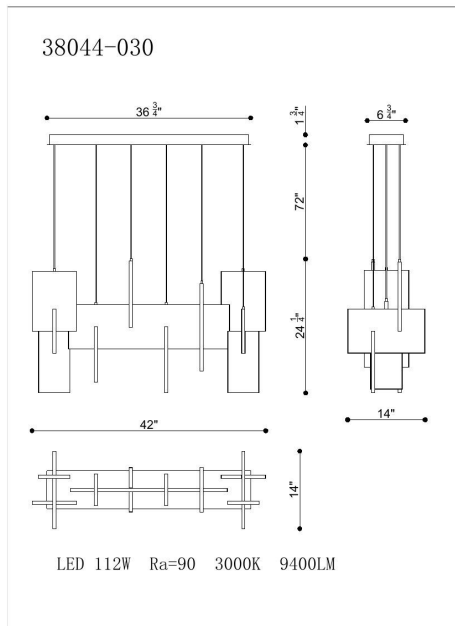

COBURG, 3-LIGHT 42IN INTEGRATED LED LINEAR CHANDELIER

PRODUCT DETAILS

No.	:	38044-030
Product Color	:	ANODIZED SILVER
Product Material	:	METAL
Shade / Accent Colour	:	WHITE
Shade / Accent Material	:	ACRYLIC
Length	:	42"
Width	:	14"
Height	:	24.25"
Overall Height	:	96.75"
Weight	:	29LBS

LIGHT SOURCE DETAILS

Number of Bulbs	:	9
Light Source	:	LED
Light Source Type	:	INTEGRATED LED
Input Voltage	:	120V
Bulb Voltage	:	24V
Socket Type	:	INTEGRATED
Wattage	:	9 X 129W
Total Wattage	:	129W
Delivered Lumens	:	2900LM
Kelvin	:	3000K
CRI	:	90
Bulb Included	:	YES
Dimmable	:	YES

OPTIONS AVAILABLE

ITEM NO.	FINISH	SHADE
38044-014	BRUSHED GOLD	
38044-021	ANODIZED BLACK	
38044-030	ANODIZED SILVER	

TECHNICAL DETAILS

Hanging Support Type	:	WIRE
Canopy / Backplate Length	:	36.75"
Canopy / Backplate Height	:	1.5"
Canopy / Backplate Width	:	6.75"
IP Rating	:	IP22
Location	:	DRY
Approval	:	<input type="checkbox"/>
Title 24	:	YES
Beam Angle	:	360