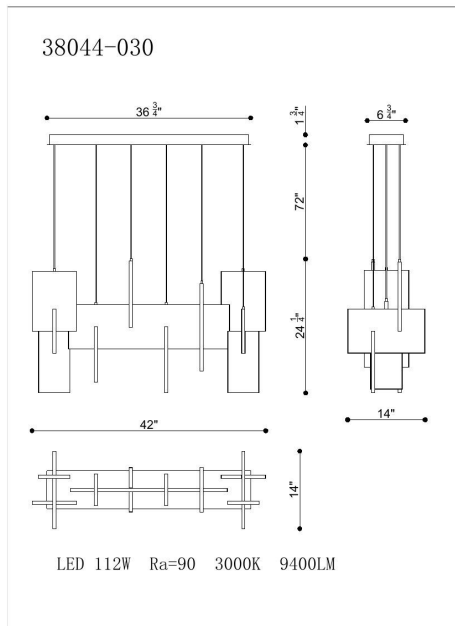

## PRODUCT DETAILS

No.	:	38044-021
Product Color	:	ANODIZED BLACK
Product Material	:	METAL
Shade / Accent Colour	:	WHITE
Shade / Accent Material	:	ACRYLIC
Length	:	42"
Width	:	14"
Height	:	24.25"
Overall Height	:	96.75"
Weight	:	29LBS

## LIGHT SOURCE DETAILS

Number of Bulbs	:	9
Light Source	:	LED
Light Source Type	:	INTEGRATED LED
Input Voltage	:	120V
Bulb Voltage	:	24V
Socket Type	:	INTEGRATED
Wattage	:	9 X 129W
Total Wattage	:	129W
Delivered Lumens	:	2900LM
Kelvin	:	3000K
CRI	:	90
Bulb Included	:	YES
Dimmable	:	YES

## TECHNICAL DETAILS

Hanging Support Type	:	WIRE
Canopy / Backplate Length	:	36.75"
Canopy / Backplate Height	:	1.5"
Canopy / Backplate Width	:	6.75"
IP Rating	:	IP22
Location	:	DRY
Approval	:	<input type="checkbox"/>
Title 24	:	YES
Beam Angle	:	360