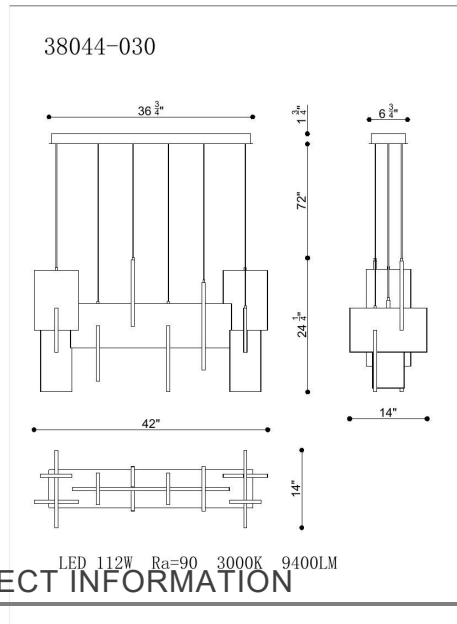

## PRODUCT DETAILS

No.	:	38044-014
Product Color	:	GOLD
Product Material	:	METAL
Shade / Accent Material	:	~
Length	:	42"
Width	:	14"
Height	:	23"
Overall Height	:	96.75"
Weight	:	35.2lbs

## LIGHT SOURCE DETAILS

Number of Bulbs	:	1 / 1
Light Source	:	LED / LED
Light Source Type	:	INTEGRATED LED / INTEGRATED LED
Input Voltage	:	120 / 120V
Bulb Voltage	:	24 / 24V
Socket Type	:	LED / LED
Wattage	:	129 / 129W
Total Wattage	:	129 / 129W
Delivered Lumens	:	2900 / 2900lm
Kelvin	:	3000 / 3000K
CRI	:	90 / 90
Bulb Included	:	Yes / Yes
Dimmable	:	Yes / Yes

## TECHNICAL DETAILS

Hanging Support Type	:	WIRE
Canopy / Backplate Length	:	36.5"
Canopy / Backplate Height	:	1.75"
Canopy / Backplate Width	:	7"
Location	:	DRY
Approval	:	
Title 24	:	Yes