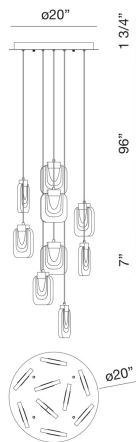

# PAGET, 9-LIGHT 20IN INTEGRATED LED MULTI DROP CHANDELIER

## PRODUCT DETAILS

No.	:	38043-027
Product Color	:	CHROME
Shade / Accent Colour	:	CLEAR
Shade / Accent Material	:	GLASS
Diameter	:	20"
Height	:	7"
Overall Height	:	96"
Weight	:	32.5LBS

## LIGHT SOURCE DETAILS

Number of Bulbs	:	9
Light Source	:	LED
Light Source Type	:	INTEGRATED LED
Input Voltage	:	120V
Bulb Voltage	:	24V
Socket Type	:	INTEGRATED
Wattage	:	9 X 5W
Total Wattage	:	45W
Delivered Lumens	:	1550LM
Kelvin	:	3000K
CRI	:	90
Bulb Included	:	YES
Dimmable	:	YES

## TECHNICAL DETAILS

Hanging Support Type	:	WIRE
Canopy / Backplate Height	:	1.75"
Canopy / Backplate Dia.	:	20"
IP Rating	:	IP22
Location	:	DRY
Approval	:	<input type="checkbox"/>
Title 24	:	YES
Beam Angle	:	360