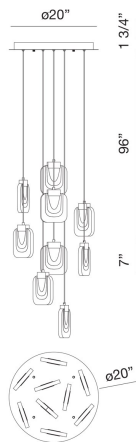

PAGET, 9-LIGHT 20IN INTEGRATED LED MULTI DROP CHANDELIER

PRODUCT DETAILS

No.	:	38043-017
Product Color	:	MATTE GOLD
Product Material	:	METAL
Shade / Accent Colour	:	CLEAR
Shade / Accent Material	:	GLASS
Diameter	:	20"
Height	:	7"
Overall Height	:	96"
Weight	:	32.5LBS

LIGHT SOURCE DETAILS

Number of Bulbs	:	9
Light Source	:	LED
Light Source Type	:	INTEGRATED LED
Input Voltage	:	120V
Bulb Voltage	:	24V
Socket Type	:	INTEGRATED
Wattage	:	9 X 5W
Total Wattage	:	45W
Delivered Lumens	:	1550LM
Kelvin	:	3000K
CRI	:	90
Bulb Included	:	YES
Dimmable	:	YES

OPTIONS AVAILABLE

ITEM NO.	FINISH	SHADE
38043-017	MATTE GOLD	
38043-027	CHROME	CHROME

TECHNICAL DETAILS

Hanging Support Type	:	WIRE
Canopy / Backplate Height	:	1.75"
Canopy / Backplate Dia.	:	20"
IP Rating	:	IP22
Location	:	DRY
Approval	:	
Title 24	:	YES
Beam Angle	:	360