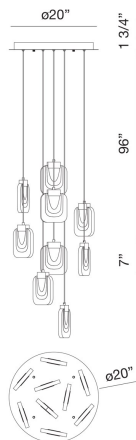

PAGET, 9-LIGHT 20IN INTEGRATED LED MULTI DROP CHANDELIER

PRODUCT DETAILS

No.	:	38043-017
Product Color	:	MATTE GOLD
Product Material	:	METAL
Shade / Accent Colour	:	CLEAR
Shade / Accent Material	:	GLASS
Diameter	:	20"
Height	:	7"
Overall Height	:	96"
Weight	:	32.5LBS

LIGHT SOURCE DETAILS

Number of Bulbs	:	9
Light Source	:	LED
Light Source Type	:	INTEGRATED LED
Input Voltage	:	120V
Bulb Voltage	:	24V
Socket Type	:	INTEGRATED
Wattage	:	9 X 5W
Total Wattage	:	45W
Delivered Lumens	:	1550LM
Kelvin	:	3000K
CRI	:	90
Bulb Included	:	YES
Dimmable	:	YES

OPTIONS AVAILABLE

ITEM NO.	FINISH	SHADE
38043-017	MATTE GOLD	
38043-027	CHROME	CHROME

TECHNICAL DETAILS

Hanging Support Type	:	WIRE
Canopy / Backplate Height	:	1.75"
Canopy / Backplate Dia.	:	20"
IP Rating	:	IP22
Location	:	DRY
Approval	:	<input type="checkbox"/>
Title 24	:	YES
Beam Angle	:	360