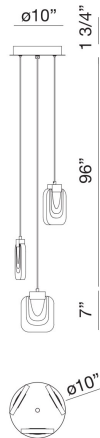

## PAGET, 3-LIGHT 10IN INTEGRATED LED PENANT CHANDELIER

### PRODUCT DETAILS

No.	:	38042-020
Product Color	:	CHROME
Shade / Accent Colour	:	CLEAR
Shade / Accent Material	:	GLASS
Diameter	:	10"
Height	:	7"
Overall Height	:	96"
Weight	:	8.7LBS

### LIGHT SOURCE DETAILS

Number of Bulbs	:	3
Light Source	:	LED
Light Source Type	:	INTEGRATED LED
Input Voltage	:	120V
Bulb Voltage	:	24V
Socket Type	:	INTEGRATED
Wattage	:	3 X 5W
Total Wattage	:	15W
Delivered Lumens	:	660LM
Kelvin	:	3000K
CRI	:	90
Bulb Included	:	YES
Dimmable	:	YES

### TECHNICAL DETAILS

Hanging Support Type	:	WIRE
Canopy / Backplate Height	:	1.75"
Canopy / Backplate Dia.	:	10"
IP Rating	:	IP22
Location	:	DRY
Approval	:	<input type="checkbox"/>
Beam Angle	:	360