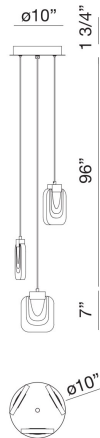

PAGET, 3-LIGHT 10IN INTEGRATED LED PENANT CHANDELIER

PRODUCT DETAILS

No.	:	38042-010
Product Color	:	MATTE GOLD
Product Material	:	METAL
Shade / Accent Colour	:	CLEAR
Shade / Accent Material	:	GLASS
Diameter	:	10"
Height	:	7"
Overall Height	:	96"
Weight	:	8.7LBS

LIGHT SOURCE DETAILS

Number of Bulbs	:	3
Light Source	:	LED
Light Source Type	:	INTEGRATED LED
Input Voltage	:	120V
Bulb Voltage	:	24V
Socket Type	:	INTEGRATED
Wattage	:	3 X 5W
Total Wattage	:	15W
Delivered Lumens	:	660LM
Kelvin	:	3000K
CRI	:	90
Bulb Included	:	YES
Dimmable	:	YES

OPTIONS AVAILABLE

ITEM NO.	FINISH	SHADE
38042-010	MATTE GOLD	
38042-020	CHROME	CHROME

TECHNICAL DETAILS

Hanging Support Type	:	WIRE
Canopy / Backplate Height	:	1.75"
Canopy / Backplate Dia.	:	10"
IP Rating	:	IP22
Location	:	DRY
Approval	:	<input type="checkbox"/>
Beam Angle	:	360