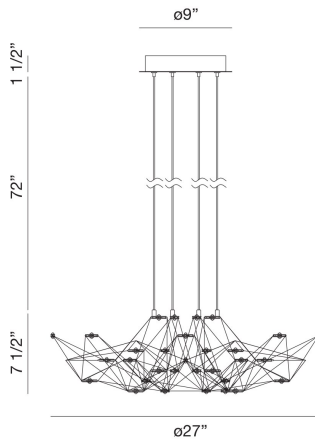

LEONARDELLI, SMALL LED CHANDELIER

PRODUCT DETAILS

No.	:	38038-029
Product Color	:	DARK CHROME (PLATED)
Product Material	:	METAL
Shade / Accent Material	:	~
Diameter	:	27"
Height	:	7.5"
Overall Height	:	80"
Weight	:	5.5lbs

LIGHT SOURCE DETAILS

Light Source Type	:	INTEGRATED LED
Input Voltage	:	110V
Bulb Voltage	:	110V
Socket Type	:	LED
Total Wattage	:	40W
Delivered Lumens	:	3000lm
Kelvin	:	4000K
CRI	:	80
Dimmable	:	Yes

OPTIONS AVAILABLE

ITEM NO.	FINISH	SHADE
38038-019	CHROME	
38038-029	DARK CHROME (PLATED)	

TECHNICAL DETAILS

Hanging Support Type	:	WIRE
Canopy / Backplate Height	:	1.5"
Canopy / Backplate Dia.	:	9"
Location	:	DRY
Approval	:	
Title 24	:	Yes