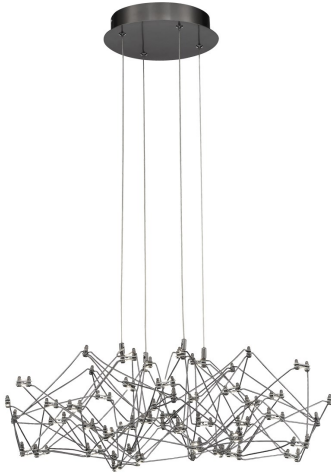

LEONARDELLI, SMALL LED CHANDELIER

PRODUCT DETAILS

No.	:	38038-029
Product Color	:	DARK CHROME (PLATED)
Product Material	:	METAL
Shade / Accent Material	:	~
Diameter	:	27"
Height	:	7.5"
Overall Height	:	80"
Weight	:	5.5lbs

LIGHT SOURCE DETAILS

Light Source Type	:	INTEGRATED LED
Input Voltage	:	110V
Bulb Voltage	:	110V
Socket Type	:	LED
Total Wattage	:	40W
Delivered Lumens	:	3000lm
Kelvin	:	4000K
CRI	:	80
Dimmable	:	Yes

OPTIONS AVAILABLE

ITEM NO.	FINISH	SHADE
38038-019	CHROME	
38038-029	DARK CHROME (PLATED)	

TECHNICAL DETAILS

Hanging Support Type	:	WIRE
Canopy / Backplate Height	:	1.5"
Canopy / Backplate Dia.	:	9"
Location	:	DRY
Approval	:	
Title 24	:	Yes