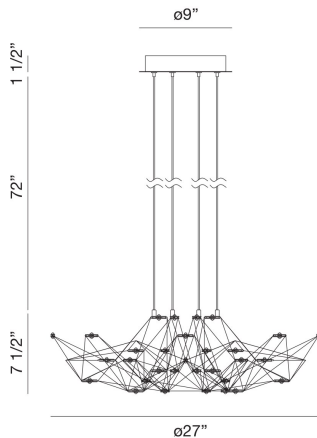

LEONARDELLI, SMALL LED CHANDELIER

PRODUCT DETAILS

| | | |
|-------------------------|---|-----------|
| No. | : | 38038-019 |
| Product Color | : | CHROME |
| Product Material | : | METAL |
| Shade / Accent Material | : | ~ |
| Diameter | : | 27" |
| Height | : | 7.5" |
| Overall Height | : | 80" |
| Weight | : | 5.5lbs |

LIGHT SOURCE DETAILS

| | | |
|-------------------|---|---------------------------------|
| Number of Bulbs | : | 80 / 80 |
| Light Source | : | LED / LED |
| Light Source Type | : | INTEGRATED LED / INTEGRATED LED |
| Input Voltage | : | 110 / 110V |
| Bulb Voltage | : | 110 / 110V |
| Socket Type | : | LED / LED |
| Wattage | : | .5 / .5W |
| Total Wattage | : | 40 / 40W |
| Delivered Lumens | : | 3000 / 3000lm |
| Kelvin | : | 4000 / 4000K |
| CRI | : | 80 / 80 |
| Bulb Included | : | Yes / Yes |
| Dimmable | : | Yes / Yes |

TECHNICAL DETAILS

| | | |
|---------------------------|---|---|
| Hanging Support Type | : | WIRE |
| Canopy / Backplate Height | : | 1.5" |
| Canopy / Backplate Dia. | : | 9" |
| Location | : | DRY |
| Approval | : |  |