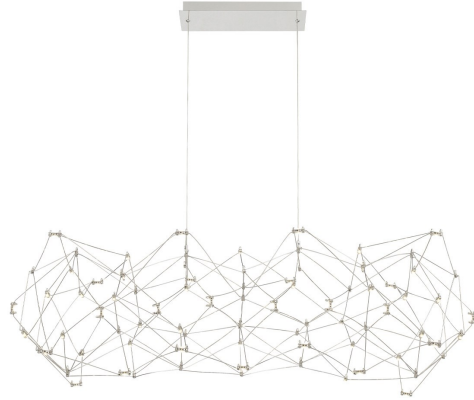

LEONARDELLI, 49IN INTEGRATED LED LINEAR CHANDELIER

PRODUCT DETAILS

No.	:	38037-016
Product Color	:	CHROME
Product Material	:	METAL
Length	:	48.5"
Width	:	21.75"
Height	:	15.75"
Overall Height	:	88"
Weight	:	7.8LBS

LIGHT SOURCE DETAILS

Number of Bulbs	:	118
Light Source	:	LED
Light Source Type	:	INTEGRATED LED
Input Voltage	:	110V
Bulb Voltage	:	110V
Socket Type	:	INTEGRATED
Wattage	:	118 X .5W
Total Wattage	:	59W
Delivered Lumens	:	4650LM
Kelvin	:	4000K
CRI	:	80
Bulb Included	:	YES
Dimmable	:	YES

OPTIONS AVAILABLE

ITEM NO.	FINISH	SHADE
38037-016	CHROME	

TECHNICAL DETAILS

Hanging Support Type	:	WIRE
Canopy / Backplate Length	:	29"
Canopy / Backplate Height	:	2"
Canopy / Backplate Width	:	5.5"
IP Rating	:	IP22
Location	:	DRY
Approval	:	<input type="checkbox"/>
Title 24	:	YES
Beam Angle	:	360