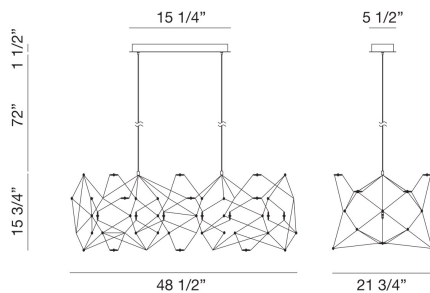

LEONARDELLI, 49IN INTEGRATED LED LINEAR CHANDELIER

PRODUCT DETAILS

No.	:	38037-016
Product Color	:	CHROME
Product Material	:	METAL
Length	:	48.5"
Width	:	21.75"
Height	:	15.75"
Overall Height	:	88"
Weight	:	7.8LBS

OPTIONS AVAILABLE

ITEM NO.	FINISH	SHADE
38037-016	CHROME	
38037-026	CHROME BLACK	

TECHNICAL DETAILS

Hanging Support Type	:	WIRE
Canopy / Backplate Length	:	29"
Canopy / Backplate Height	:	2"
Canopy / Backplate Width	:	5.5"
IP Rating	:	IP22
Location	:	DRY
Approval	:	
Title 24	:	YES
Beam Angle	:	360