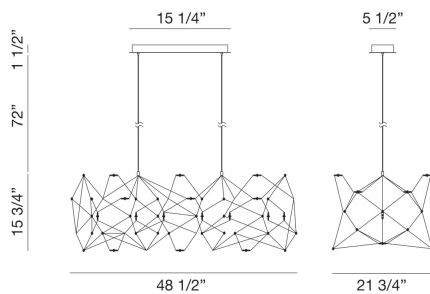

LEONARDELLI, 49IN INTEGRATED LED LINEAR CHANDELIER

PRODUCT DETAILS

No.	:	38037-016
Product Color	:	CHROME
Product Material	:	METAL
Length	:	48.5"
Width	:	21.75"
Height	:	15.75"
Overall Height	:	88"
Weight	:	7.8LBS

OPTIONS AVAILABLE

ITEM NO.	FINISH	SHADE
38037-016	CHROME	

TECHNICAL DETAILS

Hanging Support Type	:	WIRE
Canopy / Backplate Length	:	29"
Canopy / Backplate Height	:	2"
Canopy / Backplate Width	:	5.5"
IP Rating	:	IP22
Location	:	DRY
Approval	:	<input type="checkbox"/>
Title 24	:	YES
Beam Angle	:	360