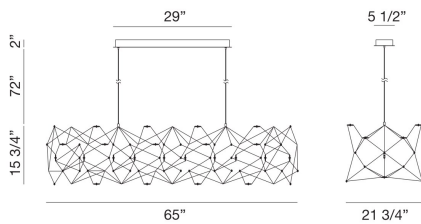

LEONARDELLI, LARGE LED CHANDELIER

PRODUCT DETAILS

No.	:	38036-020
Product Color	:	DARK CHROME(PLATED)
Product Material	:	METAL
Shade / Accent Material	:	~
Length	:	65"
Width	:	21.75"
Height	:	15.75"
Overall Height	:	88"
Weight	:	12lbs

ITEM NO.	FINISH	SHADE
38036-019	CHROME	
	DARK	
38036-020	CHROME(PLATED)	

TECHNICAL DETAILS

Hanging Support Type	:	WIRE
Canopy / Backplate Length	:	29.25"
Canopy / Backplate Height	:	1.5"
Canopy / Backplate Width	:	5.5"
Location	:	DRY
Approval	:	
Title 24	:	Yes