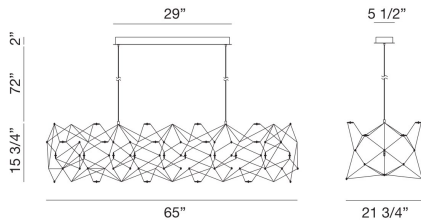

LEONARDELLI, 65IN INTEGRATED LED GRAND CHANDELIER

PRODUCT DETAILS

No.	:	38036-019
Product Color	:	CHROME
Product Material	:	METAL
Length	:	65"
Width	:	21.75"
Height	:	15.75"
Overall Height	:	88"
Weight	:	11.9LBS

OPTIONS AVAILABLE

ITEM NO.	FINISH	SHADE
38036-019	CHROME	
38036-020	CHROME BLACK	

TECHNICAL DETAILS

Hanging Support Type	:	WIRE
Canopy / Backplate Length	:	15.25"
Canopy / Backplate Height	:	1.5"
Canopy / Backplate Width	:	5.5"
IP Rating	:	IP22
Location	:	DRY
Approval	:	
Title 24	:	YES
Beam Angle	:	360