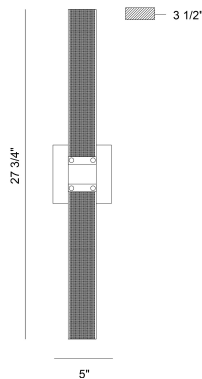

## ADMIRAL, 28IN INTEGRATED LED WALL SCONCE

### PRODUCT DETAILS

|                         |   |                |
|-------------------------|---|----------------|
| No.                     | : | 38004-018      |
| Product Color           | : | GOLD-BLACK MIX |
| Product Material        | : | METAL          |
| Shade / Accent Colour   | : | WHITE          |
| Shade / Accent Material | : | ACRYLIC        |
| Length                  | : | 5"             |
| Width                   | : | 5"             |
| Height                  | : | 27.75"         |
| Ext                     | : | 3.75"          |
| Weight                  | : | 5.5LBS         |

### TECHNICAL DETAILS

|                           |   |   |
|---------------------------|---|---|
| Hanging Support Type      | : | J-BOX   |
| Canopy / Backplate Length | : | 5"  |
| Canopy / Backplate Height | : | 5"  |
| Canopy / Backplate Width  | : | 1.5"  |
| IP Rating                 | : | IP22  |
| Location                  | : | DAMP  |
| Approval                  | : |  |
| Beam Angle                | : | 360   |