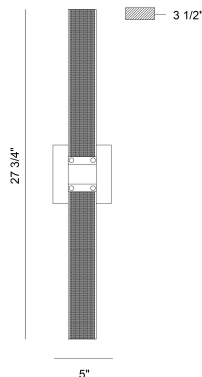

ADMIRAL, 28IN INTEGRATED LED WALL SCONCE

PRODUCT DETAILS

No.	:	38004-018
Product Color	:	GOLD-BLACK MIX
Product Material	:	METAL
Shade / Accent Colour	:	WHITE
Shade / Accent Material	:	ACRYLIC
Length	:	5"
Width	:	5"
Height	:	27.75"
Ext	:	3.75"
Weight	:	5.5LBS

OPTIONS AVAILABLE

ITEM NO.	FINISH	SHADE
38004-018	GOLD-BLACK MIX	FROSTED

TECHNICAL DETAILS

Hanging Support Type	:	J-BOX
Canopy / Backplate Length	:	5"
Canopy / Backplate Height	:	5"
Canopy / Backplate Width	:	1.5"
IP Rating	:	IP22
Location	:	DAMP
Approval	:	
Beam Angle	:	360