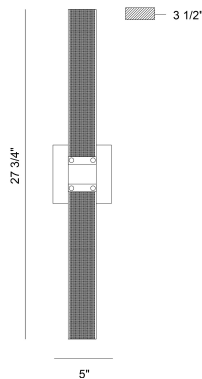

ADMIRAL, 28IN INTEGRATED LED WALL SCONCE

PRODUCT DETAILS

No.	:	38004-018
Product Color	:	GOLD-BLACK MIX
Product Material	:	METAL
Shade / Accent Colour	:	WHITE
Shade / Accent Material	:	ACRYLIC
Length	:	5"
Width	:	5"
Height	:	27.75"
Ext	:	3.75"
Weight	:	5.5LBS

LIGHT SOURCE DETAILS

Number of Bulbs	:	1
Light Source	:	LED
Light Source Type	:	INTEGRATED LED
Input Voltage	:	24V
Bulb Voltage	:	120V
Socket Type	:	INTEGRATED
Wattage	:	1 X 31W
Total Wattage	:	31W
Delivered Lumens	:	700LM
Kelvin	:	3000K
CRI	:	90
Bulb Included	:	YES
Dimmable	:	YES

OPTIONS AVAILABLE

ITEM NO.	FINISH	SHADE
38004-018	GOLD-BLACK MIX	FROSTED

TECHNICAL DETAILS

Hanging Support Type	:	J-BOX
Canopy / Backplate Length	:	5"
Canopy / Backplate Height	:	5"
Canopy / Backplate Width	:	1.5"
IP Rating	:	IP22
Location	:	DAMP
Approval	:	
Beam Angle	:	360