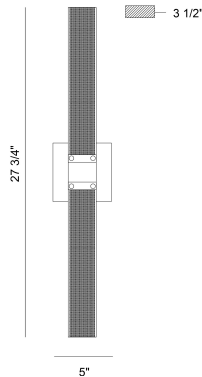

ADMIRAL, 28IN INTEGRATED LED WALL SCONCE

PRODUCT DETAILS

No.	:	38004-018
Product Color	:	GOLD-BLACK MIX
Product Material	:	METAL
Shade / Accent Colour	:	WHITE
Shade / Accent Material	:	ACRYLIC
Length	:	5"
Width	:	5"
Height	:	27.75"
Ext	:	3.75"
Weight	:	5.5LBS

LIGHT SOURCE DETAILS

Number of Bulbs	:	1
Light Source	:	LED
Light Source Type	:	INTEGRATED LED
Input Voltage	:	24V
Bulb Voltage	:	120V
Socket Type	:	INTEGRATED
Wattage	:	1 X 31W
Total Wattage	:	31W
Delivered Lumens	:	1395LM
Kelvin	:	3000K
CRI	:	90
Bulb Included	:	YES
Dimmable	:	YES

OPTIONS AVAILABLE

ITEM NO.	FINISH	SHADE
38004-018	GOLD-BLACK MIX	FROSTED

TECHNICAL DETAILS

Hanging Support Type	:	J-BOX
Canopy / Backplate Length	:	5"
Canopy / Backplate Height	:	5"
Canopy / Backplate Width	:	1.5"
IP Rating	:	IP22
Location	:	DAMP
Approval	:	<input type="checkbox"/>
Beam Angle	:	360