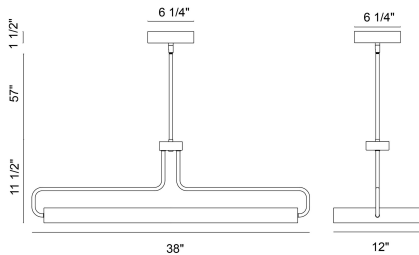

### PRODUCT DETAILS

No.	:	37931-025
Product Color	:	SATIN NICKEL
Product Material	:	METAL
Shade / Accent Colour	:	MATTE BLACK
Shade / Accent Material	:	~
Length	:	38"
Width	:	12"
Height	:	11.5"
Overall Height	:	69"
Weight	:	8lbs

### LIGHT SOURCE DETAILS

Number of Bulbs	:	1
Light Source	:	LED
Light Source Type	:	LED
Input Voltage	:	110/277VV
Socket Type	:	LED
Wattage	:	35W
Total Wattage	:	35W
Delivered Lumens	:	1550lm
Kelvin	:	3000K
CRI	:	90+
Bulb Included	:	Yes
Dimmable	:	Yes

### TECHNICAL DETAILS

Hanging Support Type	:	ROD
Hanging Support Length	:	57"
Rods Included	:	3"+6"+12"+18"+18"
Canopy / Backplate Height	:	1.5"
Canopy / Backplate Dia.	:	6.25"
Location	:	DRY
Approval	:	
Title 24	:	Yes