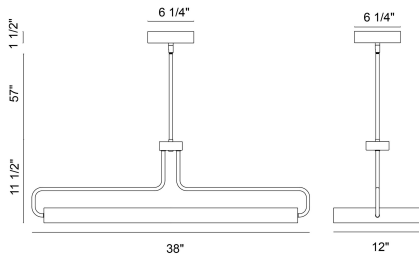

### PRODUCT DETAILS

No.	:	37931-018
Product Color	:	ANTIQUE BRASS
Product Material	:	METAL
Shade / Accent Material	:	~
Length	:	38"
Width	:	12"
Height	:	11.5"
Overall Height	:	69"
Weight	:	8lbs

### LIGHT SOURCE DETAILS

Number of Bulbs	:	1
Light Source	:	LED
Light Source Type	:	LED
Input Voltage	:	110/277VV
Socket Type	:	LED
Wattage	:	35W
Total Wattage	:	35W
Delivered Lumens	:	1550lm
Kelvin	:	3000K
CRI	:	90+
Bulb Included	:	Yes
Dimmable	:	Yes

### TECHNICAL DETAILS

Hanging Support Type	:	ROD
Hanging Support Length	:	57"
Rods Included	:	3"+6"+12"+18"+18"
Canopy / Backplate Height	:	1.5"
Canopy / Backplate Dia.	:	6.25"
Location	:	DRY
Approval	:	
Title 24	:	Yes