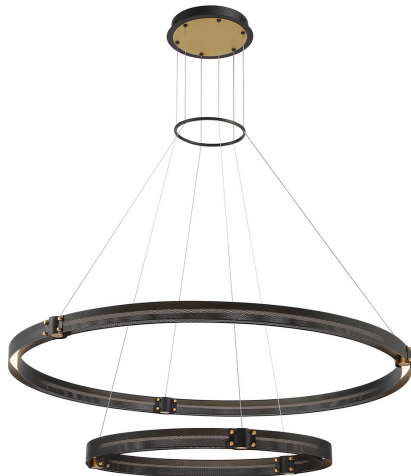

ADMIRAL, 2-TIERS 2-LIGHT 48IN INTEGRATED LED GRAND CHANDELI

PRODUCT DETAILS

No.	:	37385-019
Product Color	:	GOLD-BLACK MIX
Product Material	:	METAL
Shade / Accent Colour	:	WHITE
Shade / Accent Material	:	ACRYLIC
Diameter	:	48.25"
Height	:	2"
Overall Height	:	183.75"
Weight	:	35.1LBS

LIGHT SOURCE DETAILS

Number of Bulbs	:	2
Light Source	:	LED
Light Source Type	:	INTEGRATED LED
Input Voltage	:	120V
Bulb Voltage	:	120V
Socket Type	:	INTEGRATED
Wattage	:	2 X 111W
Total Wattage	:	111W
Delivered Lumens	:	4995LM
Kelvin	:	3000K
CRI	:	90
Bulb Included	:	YES
Dimmable	:	YES

OPTIONS AVAILABLE

ITEM NO.	FINISH	SHADE
37385-019	GOLD-BLACK MIX	WHITE PC

TECHNICAL DETAILS

Hanging Support Type	:	WIRE
Canopy / Backplate Height	:	1"
Canopy / Backplate Dia.	:	8"
IP Rating	:	IP22
Location	:	DRY
Approval	:	<input type="checkbox"/>
Beam Angle	:	360