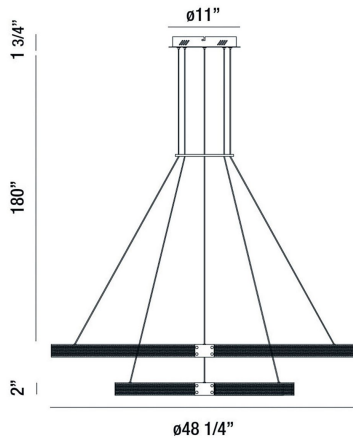

ADMIRAL, 2-TIERS 2-LIGHT 48IN INTEGRATED LED GRAND CHANDELI

PRODUCT DETAILS

No.	:	37385-019
Product Color	:	GOLD-BLACK MIX
Product Material	:	METAL
Shade / Accent Colour	:	WHITE
Shade / Accent Material	:	ACRYLIC
Diameter	:	48.25"
Height	:	2"
Overall Height	:	183.75"
Weight	:	35.1LBS

LIGHT SOURCE DETAILS

Number of Bulbs	:	2
Light Source	:	LED
Light Source Type	:	INTEGRATED LED
Input Voltage	:	120V
Bulb Voltage	:	120V
Socket Type	:	INTEGRATED
Wattage	:	2 X 111W
Total Wattage	:	111W
Delivered Lumens	:	4995LM
Kelvin	:	3000K
CRI	:	90
Bulb Included	:	YES
Dimmable	:	YES

OPTIONS AVAILABLE

ITEM NO.	FINISH	SHADE
37385-019	GOLD-BLACK MIX	WHITE PC

TECHNICAL DETAILS

Hanging Support Type	:	WIRE
Canopy / Backplate Height	:	1"
Canopy / Backplate Dia.	:	8"
IP Rating	:	IP22
Location	:	DRY
Approval	:	<input type="checkbox"/>
Beam Angle	:	360