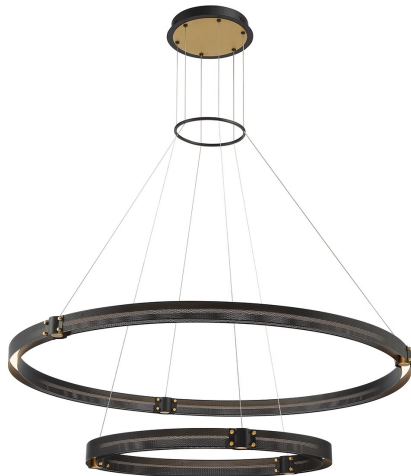

ADMIRAL, 2-TIERS 2-LIGHT 48IN INTEGRATED LED GRAND CHANDELI

PRODUCT DETAILS

No.	:	37385-019
Product Color	:	GOLD-BLACK MIX
Product Material	:	METAL
Shade / Accent Colour	:	WHITE
Shade / Accent Material	:	ACRYLIC
Diameter	:	48.25"
Height	:	2"
Overall Height	:	183.75"
Weight	:	35.2LBS

LIGHT SOURCE DETAILS

Light Source Type	:	INTEGRATED LED
Input Voltage	:	120V
Bulb Voltage	:	120V
Socket Type	:	INTEGRATED
Total Wattage	:	111W
Delivered Lumens	:	1800LM
Kelvin	:	3000K
CRI	:	90
Dimmable	:	YES

OPTIONS AVAILABLE

ITEM NO.	FINISH	SHADE
37385-019	GOLD-BLACK MIX	

TECHNICAL DETAILS

Hanging Support Type	:	WIRE
Hanging Support Length	:	180"
Canopy / Backplate Height	:	1"
Canopy / Backplate Dia.	:	8"
IP Rating	:	IP22
Location	:	DRY
Approval	:	
Beam Angle	:	360