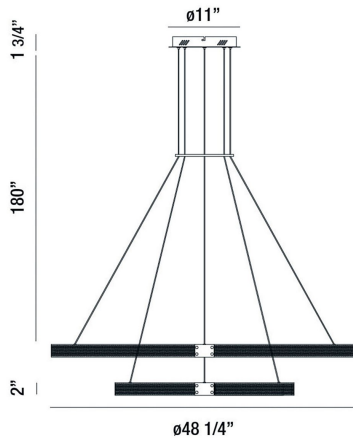

ADMIRAL, 2-TIERS 2-LIGHT 48IN INTEGRATED LED GRAND CHANDELI

PRODUCT DETAILS

No.	:	37385-019
Product Color	:	GOLD-BLACK MIX
Product Material	:	METAL
Shade / Accent Colour	:	WHITE
Shade / Accent Material	:	ACRYLIC
Diameter	:	48.25"
Height	:	2"
Overall Height	:	183.75"
Weight	:	35.2LBS

LIGHT SOURCE DETAILS

Light Source Type	:	INTEGRATED LED
Input Voltage	:	120V
Bulb Voltage	:	120V
Socket Type	:	INTEGRATED
Total Wattage	:	111W
Delivered Lumens	:	1800LM
Kelvin	:	3000K
CRI	:	90
Dimmable	:	YES

OPTIONS AVAILABLE

ITEM NO.	FINISH	SHADE
37385-019	GOLD-BLACK MIX	

TECHNICAL DETAILS

Hanging Support Type	:	WIRE
Hanging Support Length	:	180"
Canopy / Backplate Height	:	1"
Canopy / Backplate Dia.	:	8"
IP Rating	:	IP22
Location	:	DRY
Approval	:	
Beam Angle	:	360