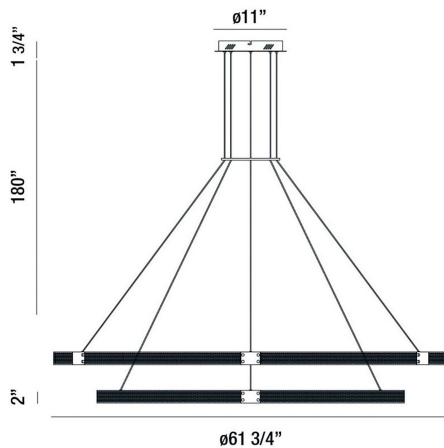

ADMIRAL, 2-TIERS 2-LIGHT 62IN INTEGRATED LED GRAND CHANDELI

PRODUCT DETAILS

No.	:	37384-012
Product Color	:	GOLD-BLACK MIX
Product Material	:	METAL
Shade / Accent Colour	:	WHITE
Shade / Accent Material	:	ACRYLIC
Diameter	:	61.75"
Height	:	2"
Overall Height	:	183.75"
Weight	:	51LBS

LIGHT SOURCE DETAILS

Number of Bulbs	:	2
Light Source	:	LED
Light Source Type	:	INTEGRATED LED
Input Voltage	:	120V
Bulb Voltage	:	120V
Socket Type	:	INTEGRATED
Wattage	:	2 X 170W
Total Wattage	:	170W
Delivered Lumens	:	7650LM
Kelvin	:	3000K
CRI	:	90
Bulb Included	:	YES
Dimmable	:	YES

OPTIONS AVAILABLE

ITEM NO.	FINISH	SHADE
37384-012	GOLD-BLACK MIX	WHITE PC

TECHNICAL DETAILS

Hanging Support Type	:	WIRE
Canopy / Backplate Length	:	36.75"
Canopy / Backplate Height	:	1.75"
Canopy / Backplate Width	:	6.75"
Canopy / Backplate Dia.	:	11"
IP Rating	:	IP22
Location	:	DRY
Approval	:	<input type="checkbox"/>
Beam Angle	:	360