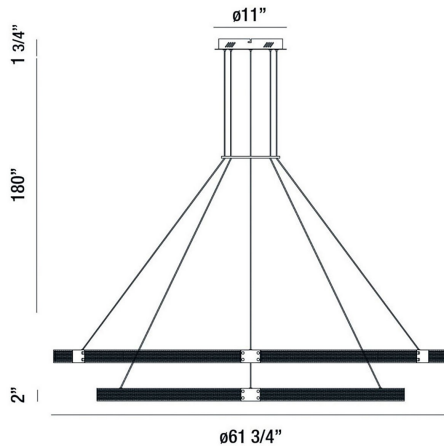

ADMIRAL, 2-TIERS 2-LIGHT 62IN INTEGRATED LED GRAND CHANDELI

PRODUCT DETAILS

No.	:	37384-012
Product Color	:	GOLD-BLACK MIX
Product Material	:	METAL
Shade / Accent Colour	:	WHITE
Shade / Accent Material	:	ACRYLIC
Diameter	:	61.75"
Height	:	2"
Overall Height	:	183.75"
Weight	:	51LBS

LIGHT SOURCE DETAILS

Number of Bulbs	:	2
Light Source	:	LED
Light Source Type	:	INTEGRATED LED
Input Voltage	:	120V
Bulb Voltage	:	120V
Socket Type	:	INTEGRATED
Wattage	:	2 X 170W
Total Wattage	:	170W
Delivered Lumens	:	7650LM
Kelvin	:	3000K
CRI	:	90
Bulb Included	:	YES
Dimmable	:	YES

OPTIONS AVAILABLE

ITEM NO.	FINISH	SHADE
37384-012	GOLD-BLACK MIX	WHITE PC

TECHNICAL DETAILS

Hanging Support Type	:	WIRE
Canopy / Backplate Length	:	36.75"
Canopy / Backplate Height	:	1.75"
Canopy / Backplate Width	:	6.75"
Canopy / Backplate Dia.	:	11"
IP Rating	:	IP22
Location	:	DRY
Approval	:	
Beam Angle	:	360