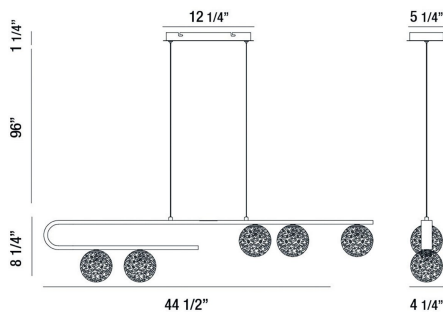

## PRODUCT DETAILS

No.	:	37351-014
Product Color	:	SATIN GOLD PAINT
Product Material	:	METAL
Shade / Accent Colour	:	CLEAR
Shade / Accent Material	:	GLASS
Length	:	44.5"
Width	:	4.25"
Height	:	8.25"
Overall Height	:	105.5"
Weight	:	9.6LBS

## TECHNICAL DETAILS

Hanging Support Type	:	AIRCRAFT CABLE
Canopy / Backplate Length	:	10.5"
Canopy / Backplate Height	:	1.25"
Canopy / Backplate Width	:	5.25"
IP Rating	:	IP22
Approval	:	
Title 24	:	YES
Beam Angle	:	360