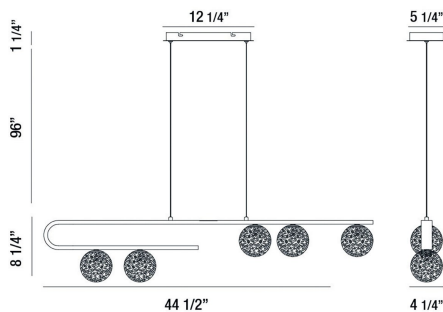

PHILLIMORE, 5-LIGHT 45IN INTEGRATED LED LINEAR CHANDELIER

PRODUCT DETAILS

No.	:	37351-014
Product Color	:	SATIN GOLD PAINT
Product Material	:	METAL
Shade / Accent Colour	:	CLEAR
Shade / Accent Material	:	GLASS
Length	:	44.5"
Width	:	4.25"
Height	:	8.25"
Overall Height	:	105.5"
Weight	:	9.6LBS

LIGHT SOURCE DETAILS

Number of Bulbs	:	5
Light Source	:	LED
Light Source Type	:	INTEGRATED LED
Input Voltage	:	120V
Bulb Voltage	:	120V
Socket Type	:	INTEGRATED
Wattage	:	5 X 3.6W
Total Wattage	:	18W
Delivered Lumens	:	1200LM
Kelvin	:	3500K
CRI	:	80
Bulb Included	:	YES
Dimmable	:	YES

OPTIONS AVAILABLE

ITEM NO.	FINISH	SHADE
37351-014	SATIN GOLD PAINT	CLEAR

TECHNICAL DETAILS

Hanging Support Type	:	AIRCRAFT CABLE
Canopy / Backplate Length	:	10.5"
Canopy / Backplate Height	:	1.25"
Canopy / Backplate Width	:	5.25"
IP Rating	:	IP22
Approval	:	<input type="checkbox"/>
Title 24	:	YES
Beam Angle	:	360